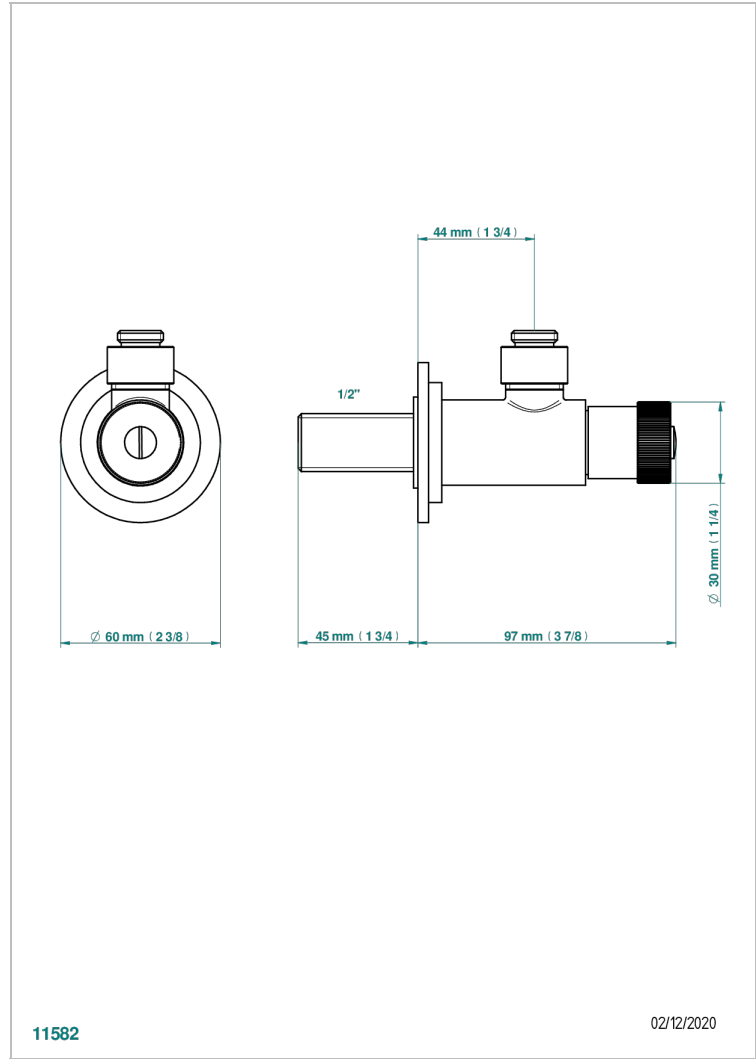

MANDARINE CLEAR CRYSTAL

U1D-182

1/2" adjustable stop cock, no tube

THG[®]
PARIS

CHARACTERISTIC

- Mandarine Clear crystal
- 1/2" adjustable stop cock, no tube

AVAILABLE FINITIONS

Antique nickel - H28
Black ceram - D30
Blush PVD - H62
Brass color PVD - H49
Brown bronze color PVD - F33
Gold color PVD - H52

Nickel color PVD - H55
Polished chrome (color finish) - A02
Polished chrome / Polished gold (color finish) - G02
Polished gold (color finish) - F01
Polished nickel - B01
Soft gold - F30

Soft matt gold - F31
Umber PVD - H66
Varnished matt antique red copper (color finish) - H07