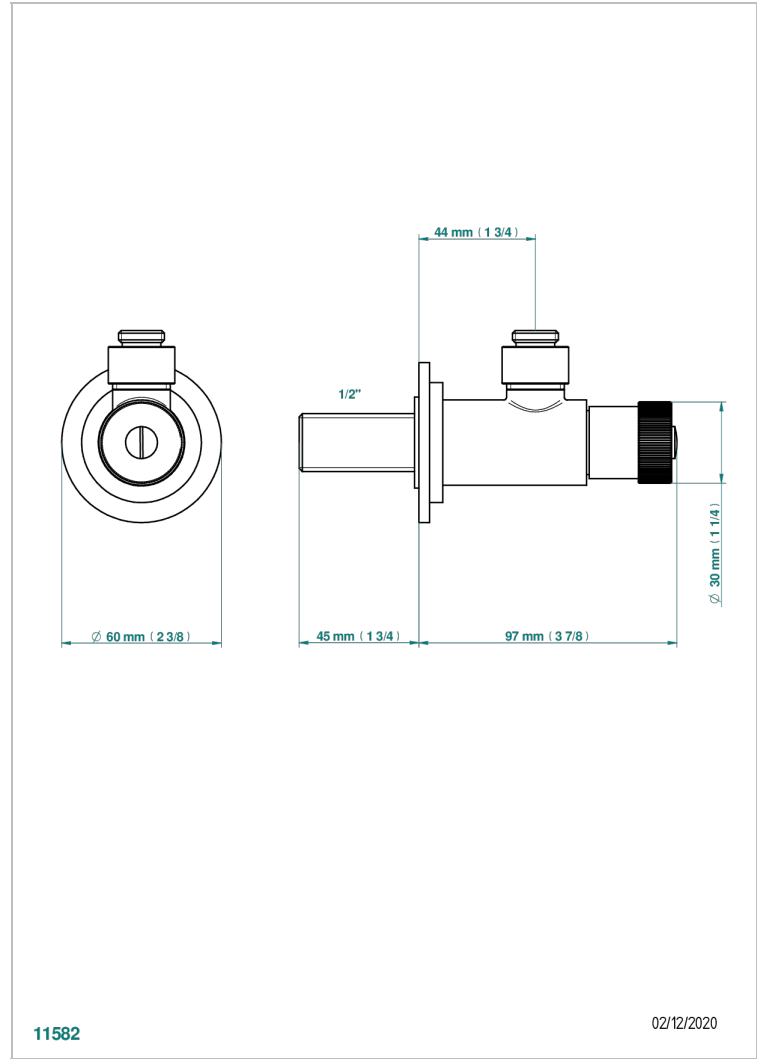

MANDARINE METAL

U1A-182

1/2" adjustable stop cock, no tube

11582

02/12/2020

CHARACTERISTIC

- Mandarin Metal
- 1/2" adjustable stop cock, no tube

AVAILABLE FINITIONS