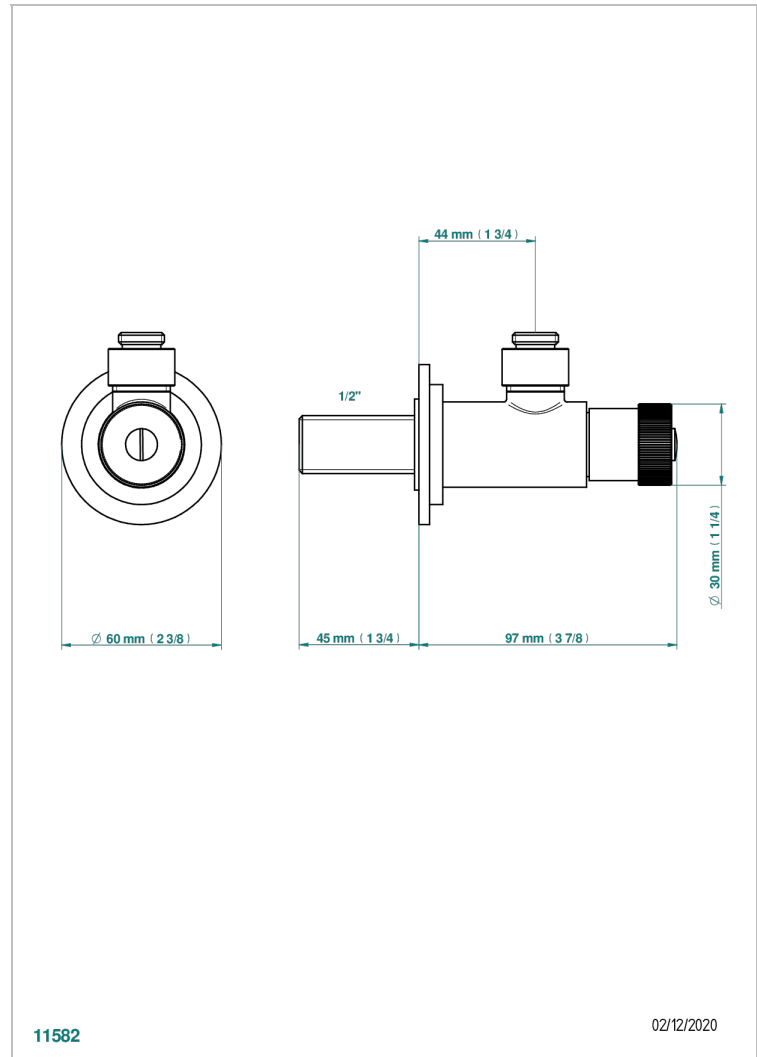

GENERAL ITEMS

G00-182

1/2" adjustable stop cock, no tube

THG[®]
PARIS

11582

02/12/2020

CHARACTERISTIC

- General Items
- 1/2" adjustable stop cock, no tube