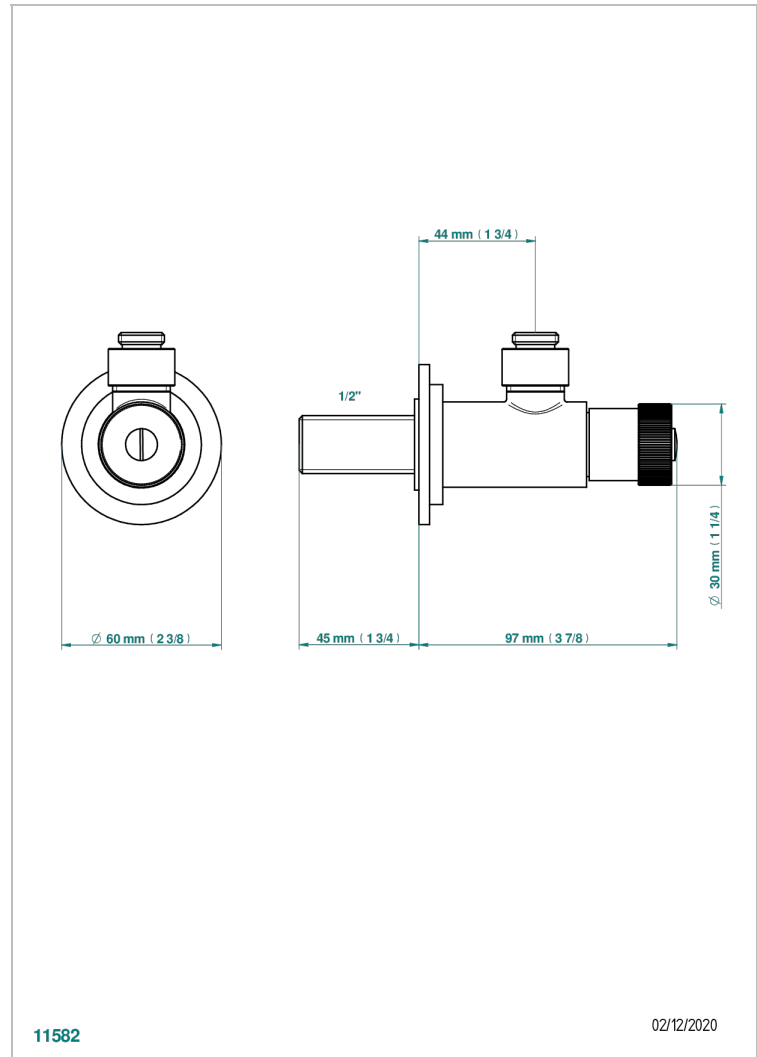

GENERAL ITEMS

G00-182

1/2" adjustable stop cock, no tube

11582

02/12/2020

CHARACTERISTIC

- General Items
- 1/2" adjustable stop cock, no tube

AVAILABLE FINITIONS