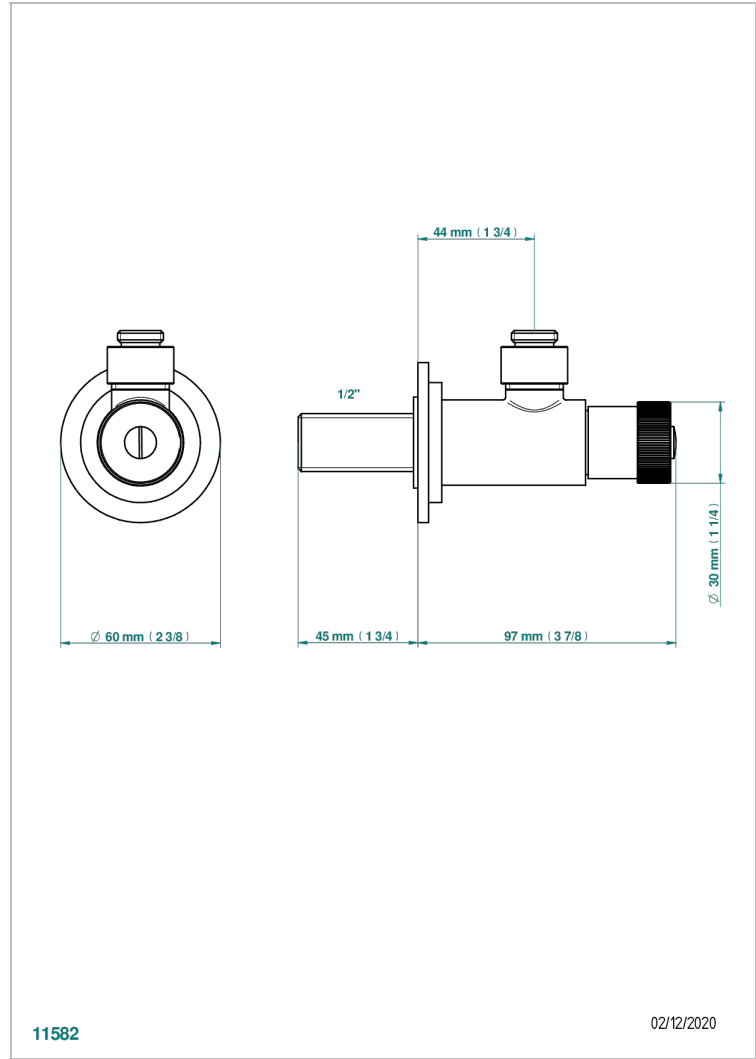

JAIPUR SATIN CRYSTAL

A9B-182

1/2" adjustable stop cock, no tube

THG[®]
PARIS

CHARACTERISTIC

- Jaipur Satin crystal
- 1/2" adjustable stop cock, no tube

AVAILABLE FINITIONS

Antique nickel - H28
Black ceram - D30
Blush PVD - H62
Brass color PVD - H49
Brown bronze color PVD - F33
Gold color PVD - H52

Nickel color PVD - H55
Polished chrome (color finish) - A02
Polished chrome / Polished gold (color finish) - G02
Polished gold (color finish) - F01
Polished nickel - B01
Soft gold - F30

Soft matt gold - F31
Umber PVD - H66
Varnished matt antique red copper (color finish) - H07