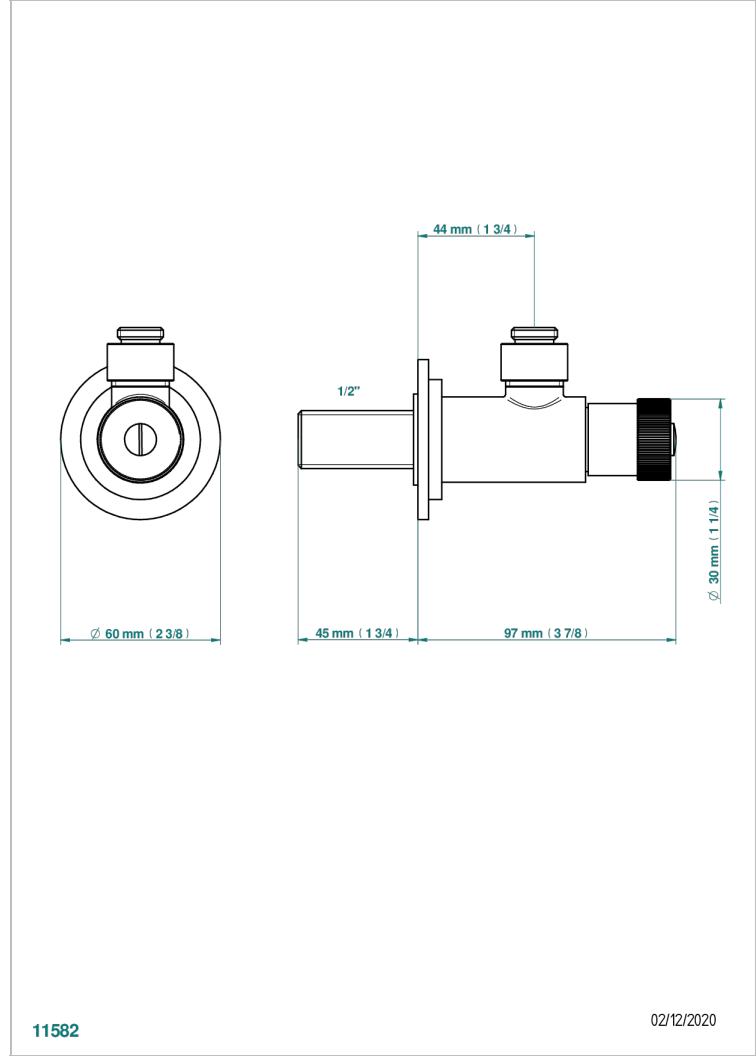

# VOGUE MALACHITE

A8M-182

1/2" adjustable stop cock, no tube

THG<sup>®</sup>  
PARIS

11582

02/12/2020

## CHARACTERISTIC

- Vogue Malachite
- 1/2" adjustable stop cock, no tube