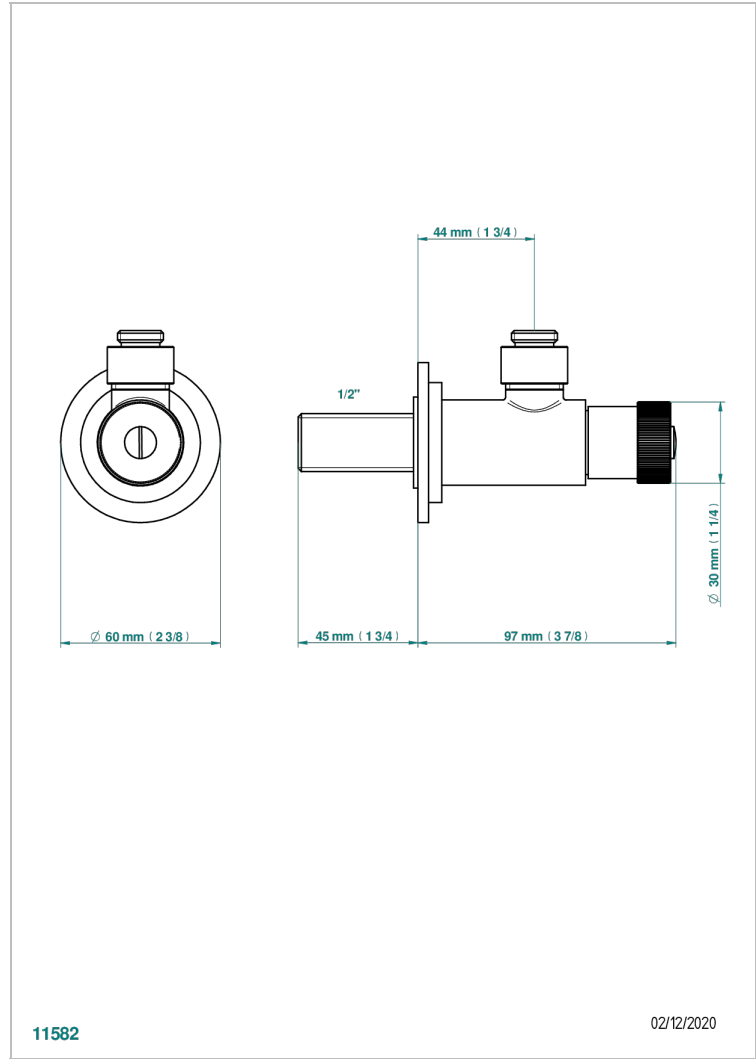

A59-182

1/2" adjustable stop cock, no tube

11582

02/12/2020

CHARACTERISTIC

- Tradition Crystal
- 1/2" adjustable stop cock, no tube

AVAILABLE FINITIONS

Antique nickel - H28
 Black ceram - D30
 Blush PVD - H62
 Brass color PVD - H49
 Brown bronze color PVD - F33
 Gold color PVD - H52