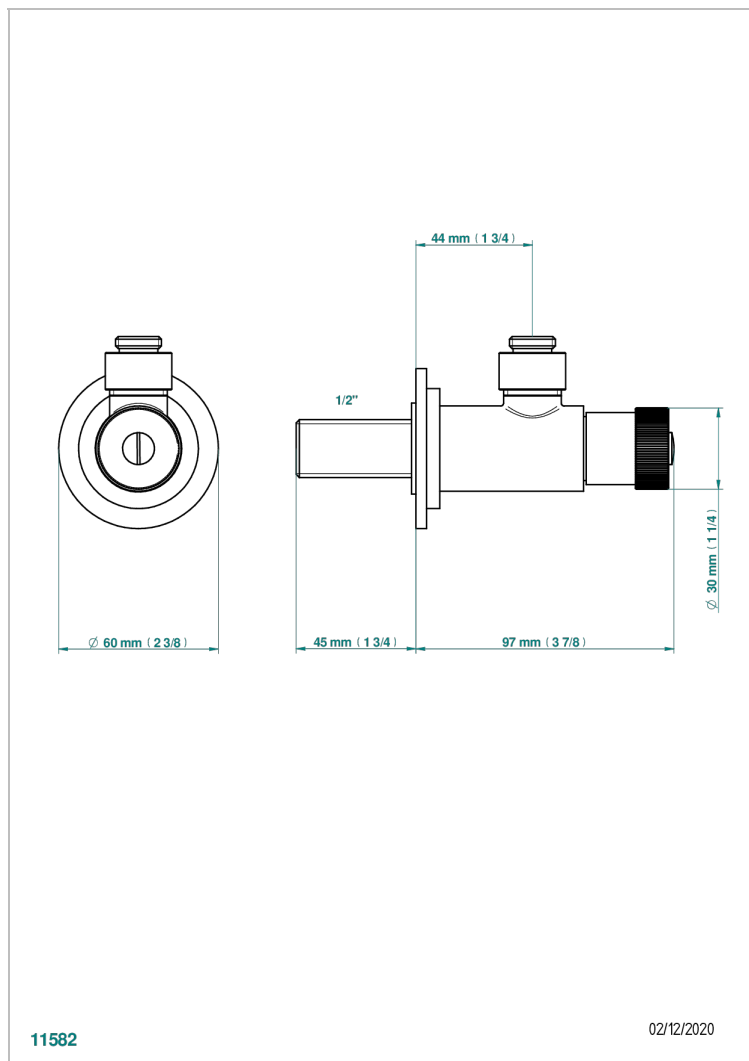

# POMME GOLD LUSTER CRYSTAL

A46-182

1/2" adjustable stop cock, no tube

11582

02/12/2020

## CHARACTERISTIC

- Pomme Gold luster crystal
- 1/2" adjustable stop cock, no tube