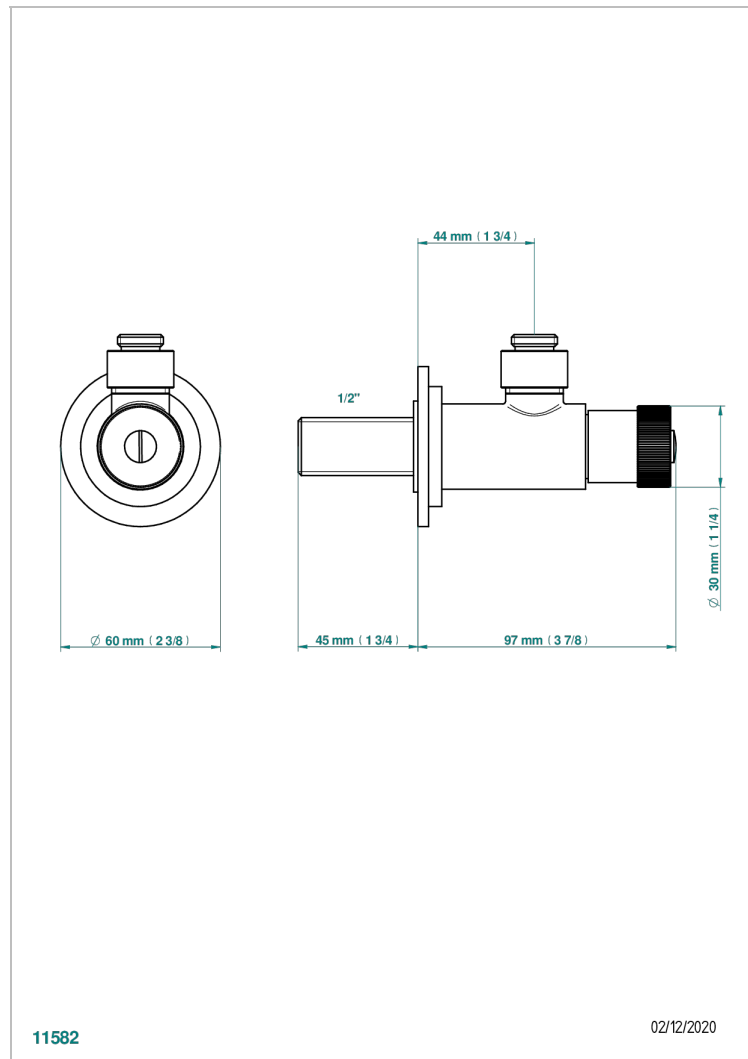

MASQUE DE FEMME SMOOTH METAL

A2U-182

1/2" adjustable stop cock, no tube

CHARACTERISTIC

- Masque de Femme Smooth metal
- 1/2" adjustable stop cock, no tube

AVAILABLE FINITIONS

Antique nickel - H28
Black ceram - D30
Blush PVD - H62
Brass color PVD - H49
Brown bronze color PVD - F33
Gold color PVD - H52