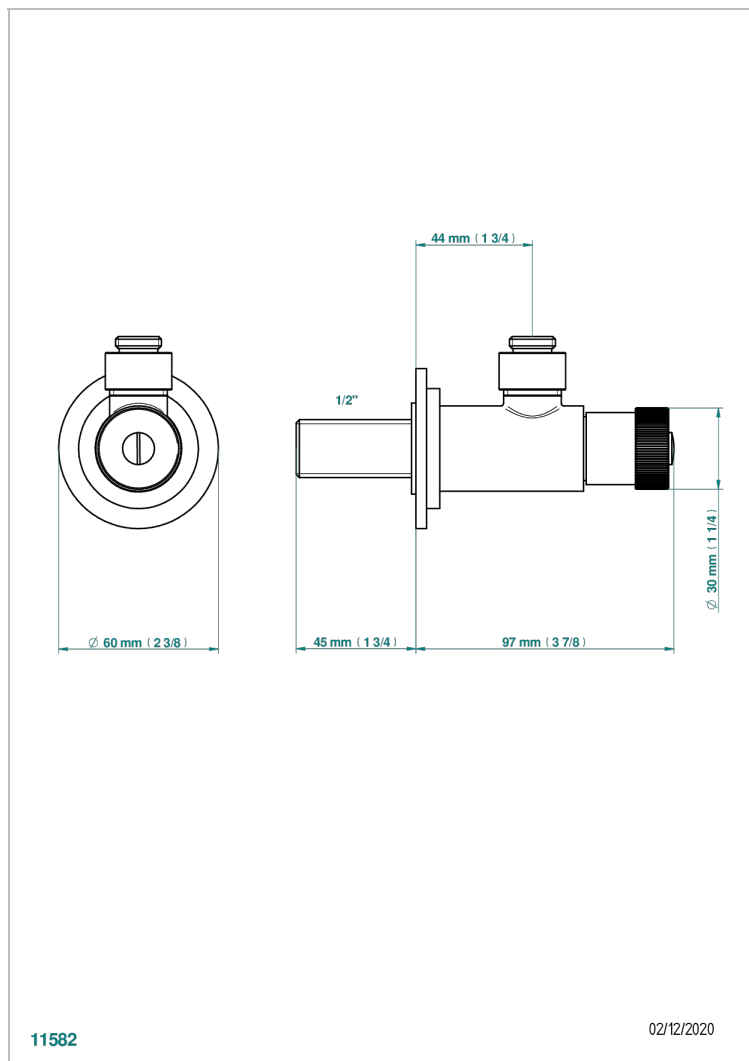

MASQUE DE FEMME ENGRAVED METAL

A2T-182

1/2" adjustable stop cock, no tube

11582

02/12/2020

CHARACTERISTIC

- Masque de Femme Engraved Metal
- 1/2" adjustable stop cock, no tube

AVAILABLE FINITIONS