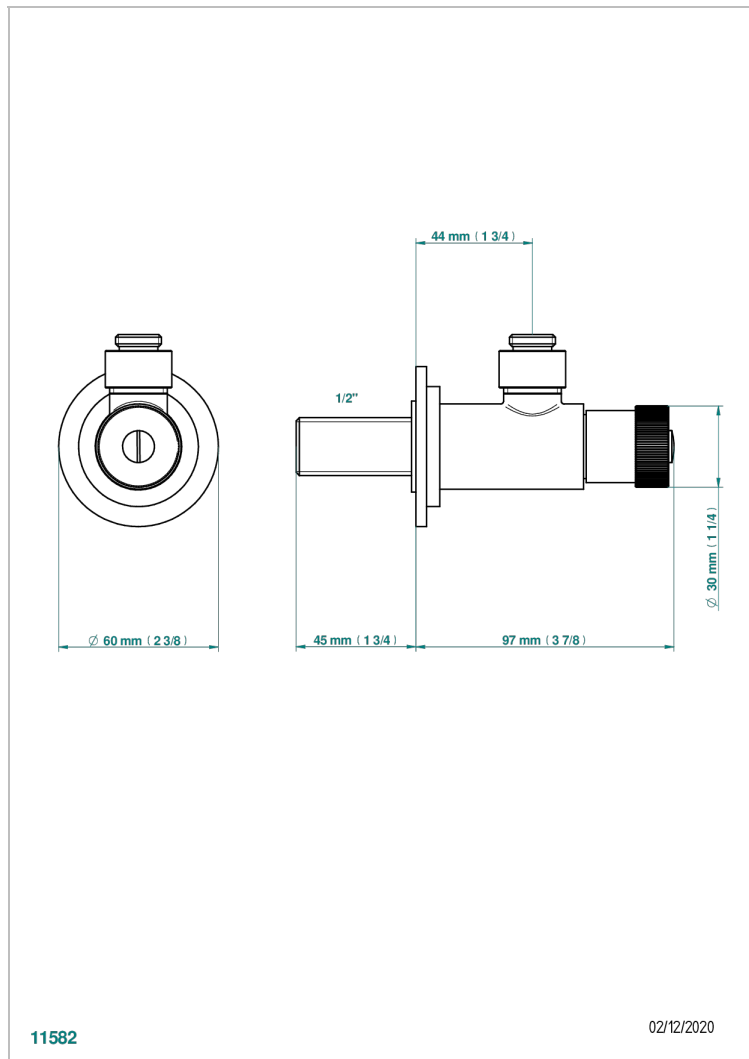

METROPOLIS BLACK CRYSTAL WITH LEVER

A2M-182

1/2" adjustable stop cock, no tube

11582

02/12/2020

CHARACTERISTIC

- Métropolis Black crystal with lever
- 1/2" adjustable stop cock, no tube

AVAILABLE FINITIONS