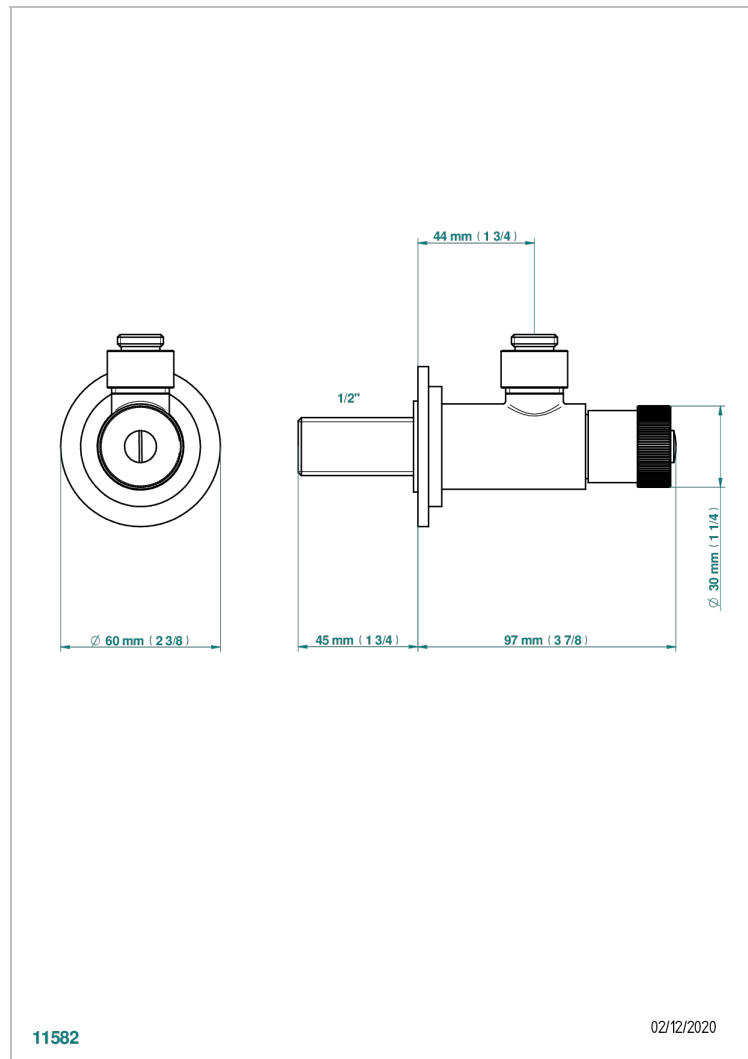

# METROPOLIS BLACK CRYSTAL

A2L-182

1/2" adjustable stop cock, no tube

11582

02/12/2020

## CHARACTERISTIC

- Métropolis Black crystal
- 1/2" adjustable stop cock, no tube