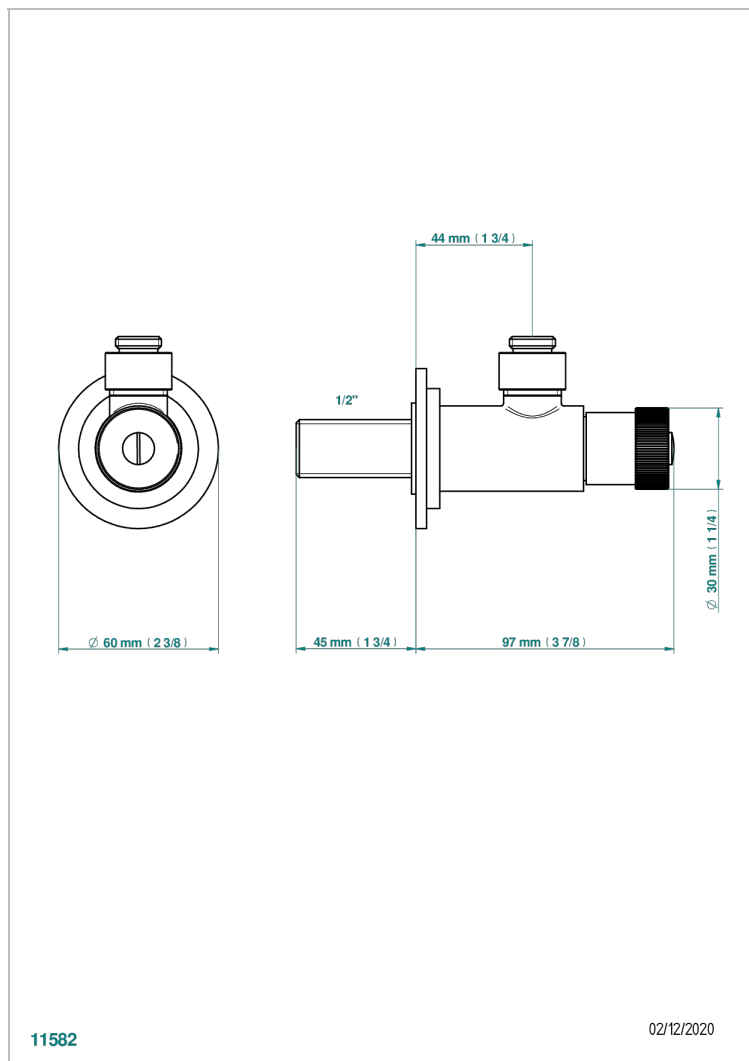

PANTHERE BLACK CRYSTAL

A2K-182

1/2" adjustable stop cock, no tube

11582

02/12/2020

CHARACTERISTIC

- Panthère Black crystal
- 1/2" adjustable stop cock, no tube

AVAILABLE FINITIONS