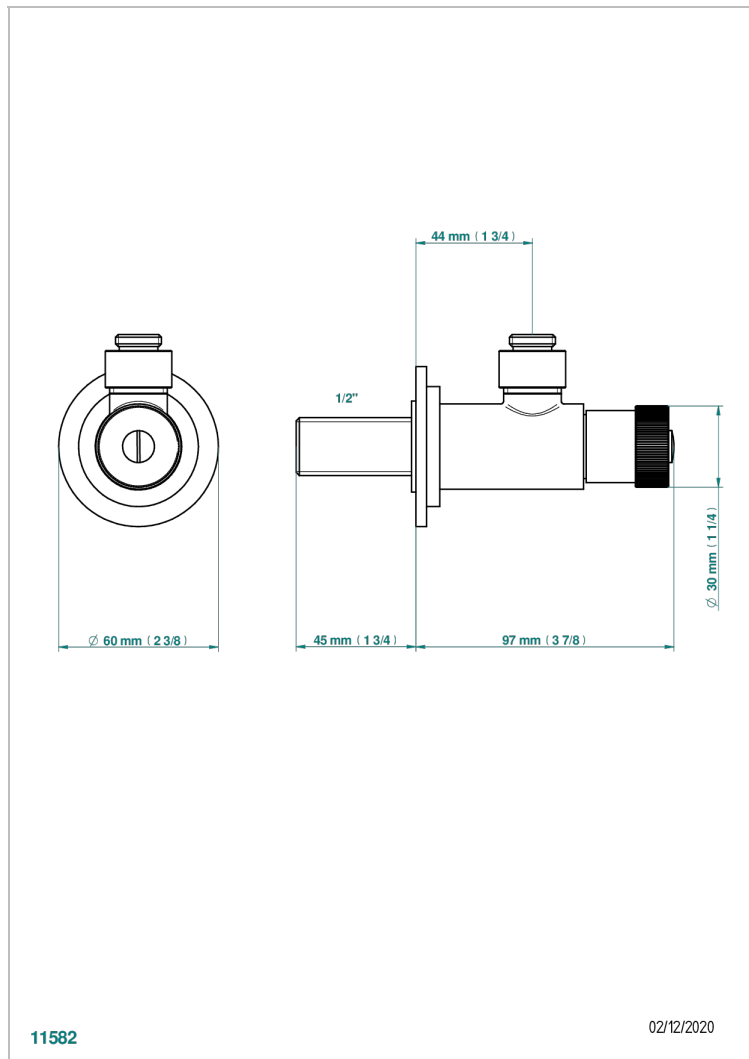

# PANTHERE BLACK CRYSTAL

A2K-182

1/2" adjustable stop cock, no tube

THG<sup>®</sup>  
PARIS

11582

02/12/2020

## CHARACTERISTIC

- Panthère Black crystal
- 1/2" adjustable stop cock, no tube