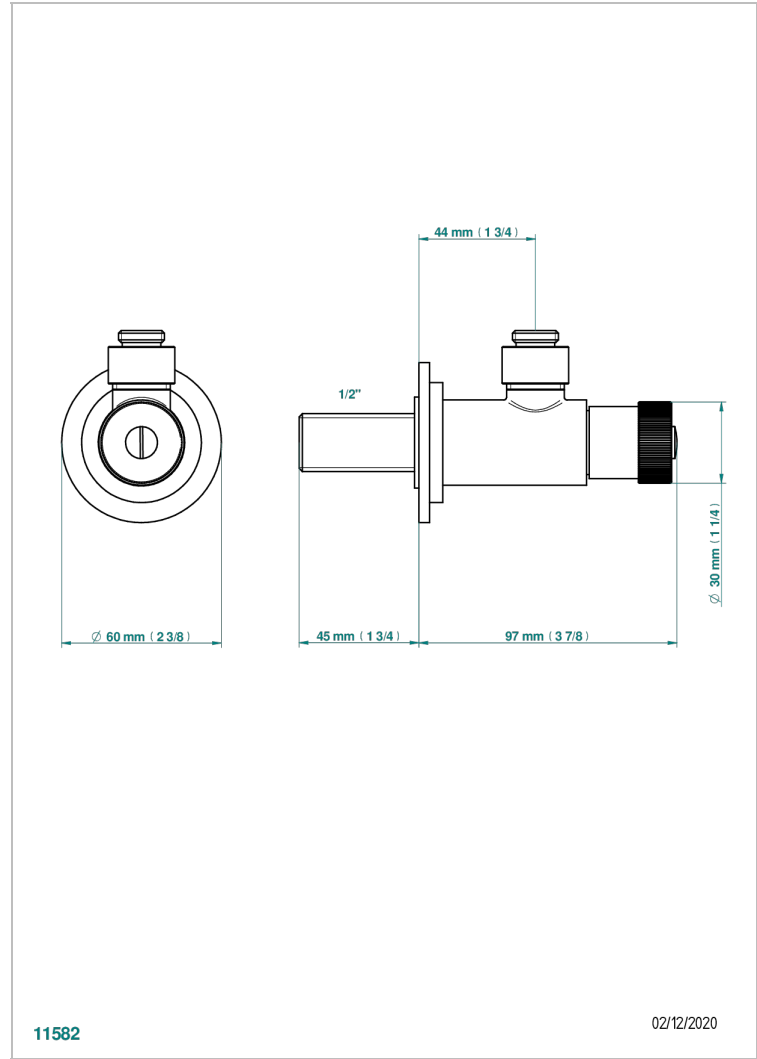

METROPOLIS CLEAR CRYSTAL WITH LEVER

A2B-182

1/2" adjustable stop cock, no tube

CHARACTERISTIC

- Métropolis Clear crystal with lever
- 1/2" adjustable stop cock, no tube

AVAILABLE FINITIONS

Antique nickel - H28
Black ceram - D30
Blush PVD - H62
Brass color PVD - H49
Brown bronze color PVD - F33
Gold color PVD - H52