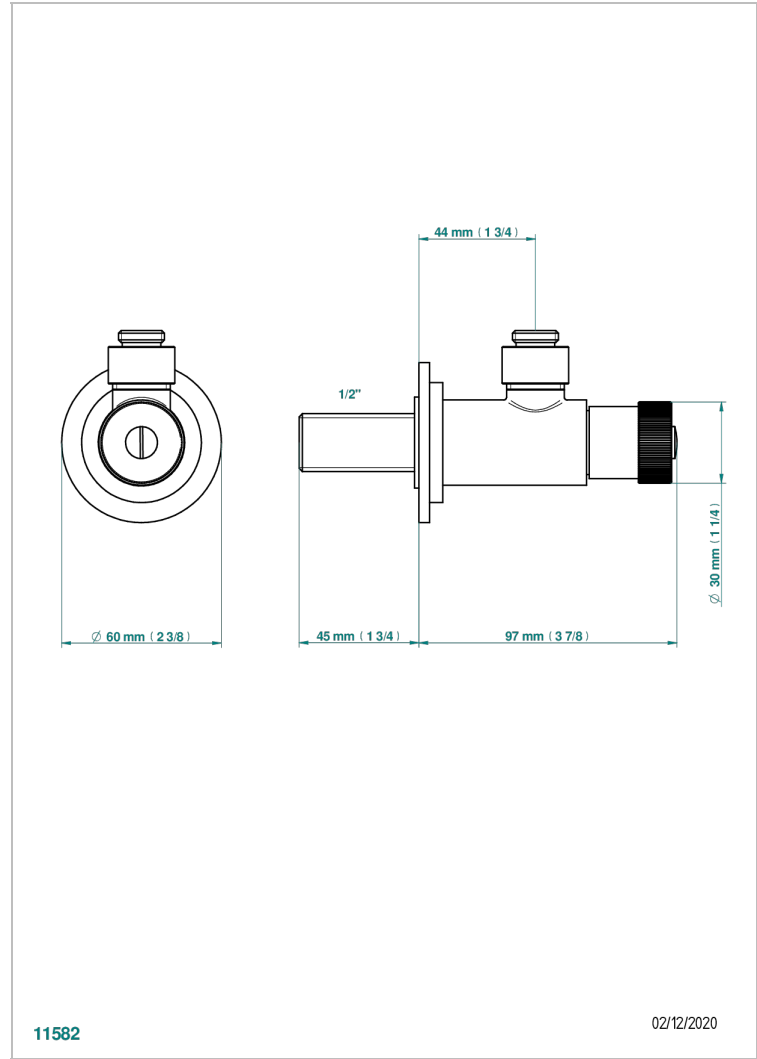

METROPOLIS CLEAR CRYSTAL WITH LEVER

A2B-182

1/2" adjustable stop cock, no tube

11582

02/12/2020

CHARACTERISTIC

- Métropolis Clear crystal with lever
- 1/2" adjustable stop cock, no tube

AVAILABLE FINITIONS