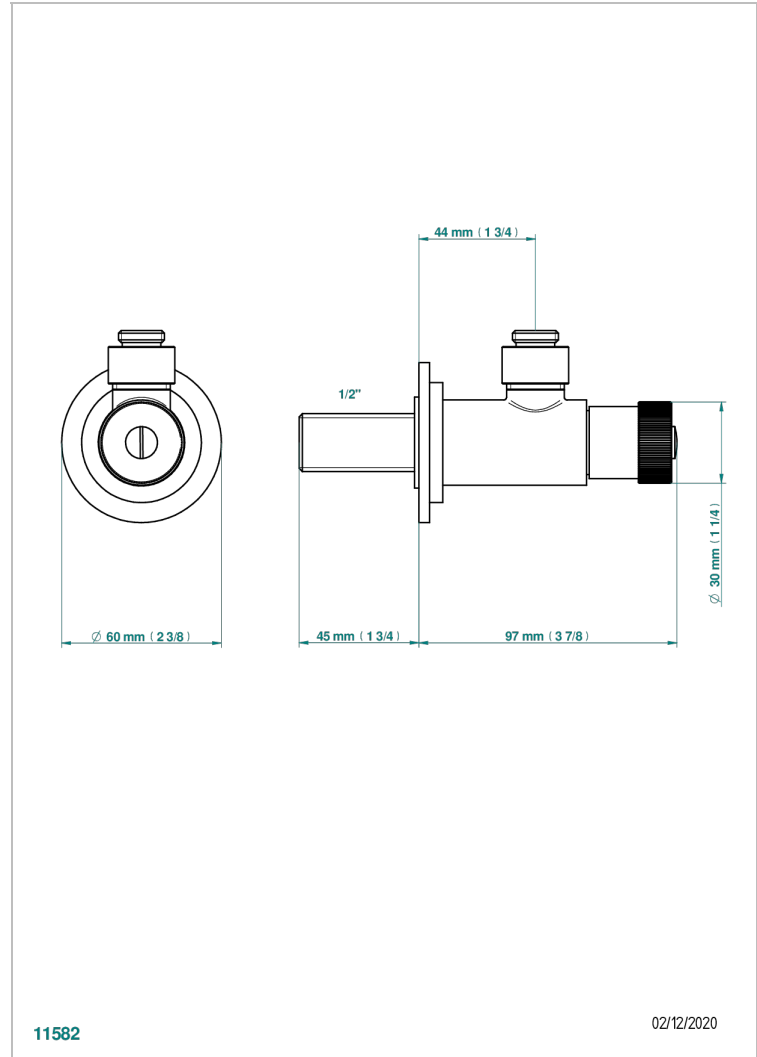

METROPOLIS CLEAR CRYSTAL

A2A-182

1/2" adjustable stop cock, no tube

THG[®]
PARIS

11582

02/12/2020

CHARACTERISTIC

- Métropolis Clear crystal
- 1/2" adjustable stop cock, no tube

AVAILABLE FINITIONS

Antique nickel - H28
Black ceram - D30
Blush PVD - H62
Brass color PVD - H49
Brown bronze color PVD - F33
Gold color PVD - H52

Graphite PVD - H64
Matt Umber PVD - H67
Matt blush PVD - H60
Matt brass color PVD - H50
Matt brown bronze color PVD - F34
Matt chrome - C02