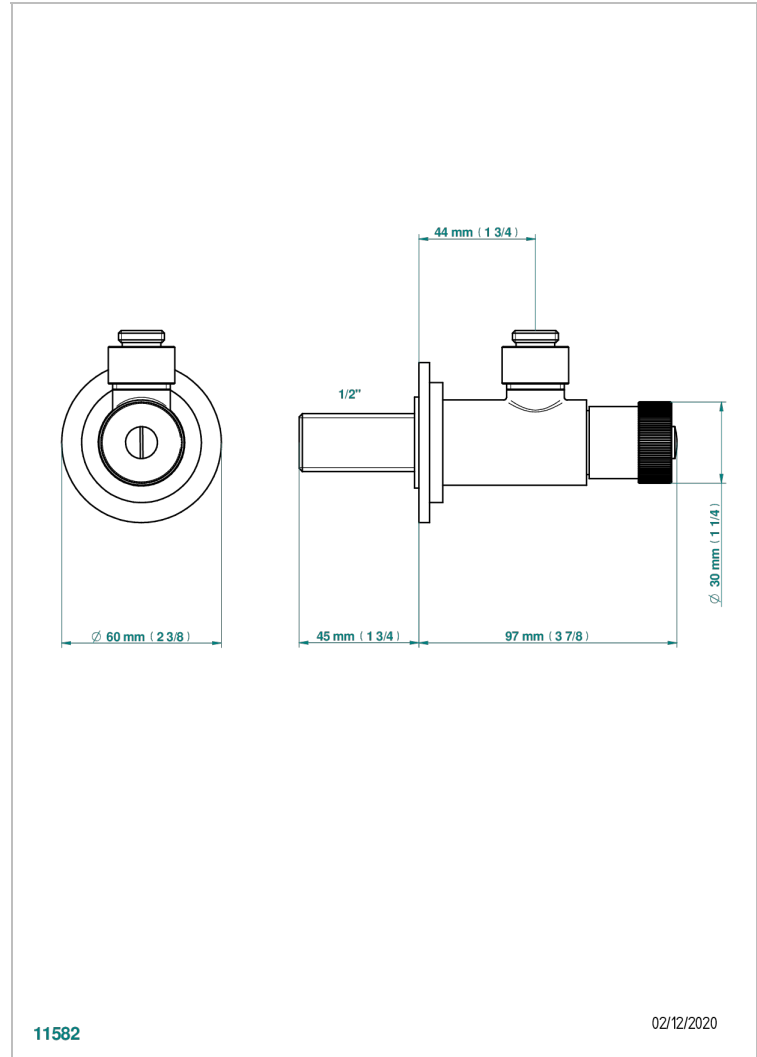

# SULLY LAPIS LAZULI

A1W-182

1/2" adjustable stop cock, no tube

THG<sup>®</sup>  
PARIS

11582

02/12/2020

## CHARACTERISTIC

- Sully Lapis Lazuli
- 1/2" adjustable stop cock, no tube