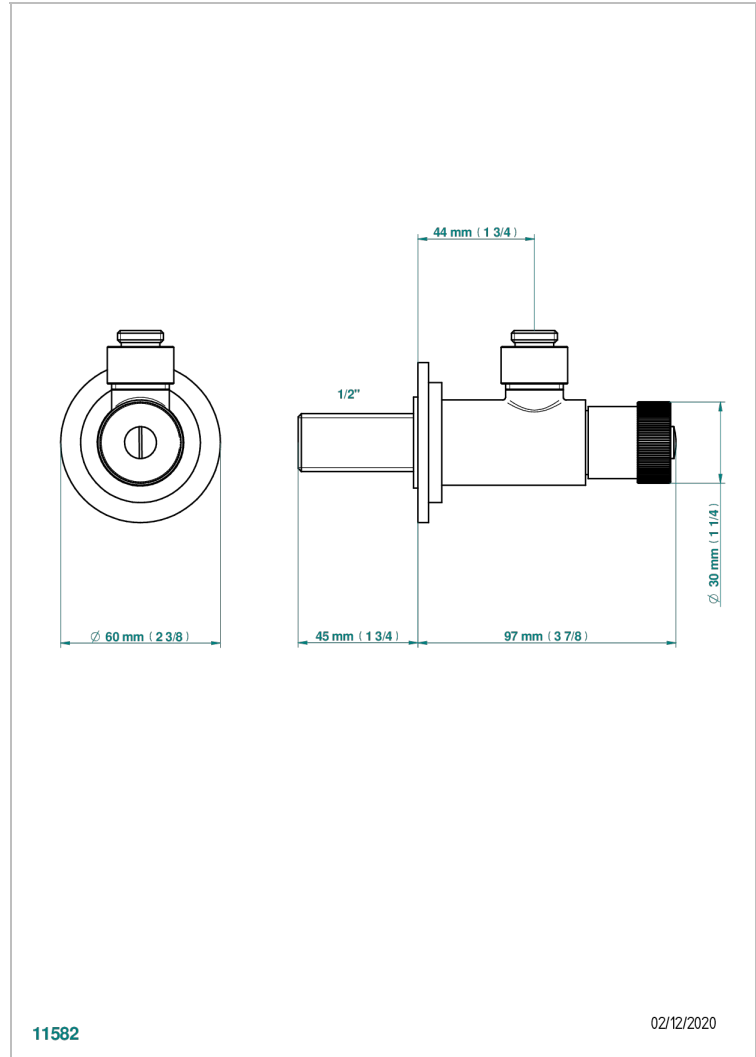

# CHEVERNY RED JASPER

A1U-182

1/2" adjustable stop cock, no tube

THG<sup>®</sup>  
PARIS

11582

02/12/2020

## CHARACTERISTIC

- Cheverny red Jasper
- 1/2" adjustable stop cock, no tube