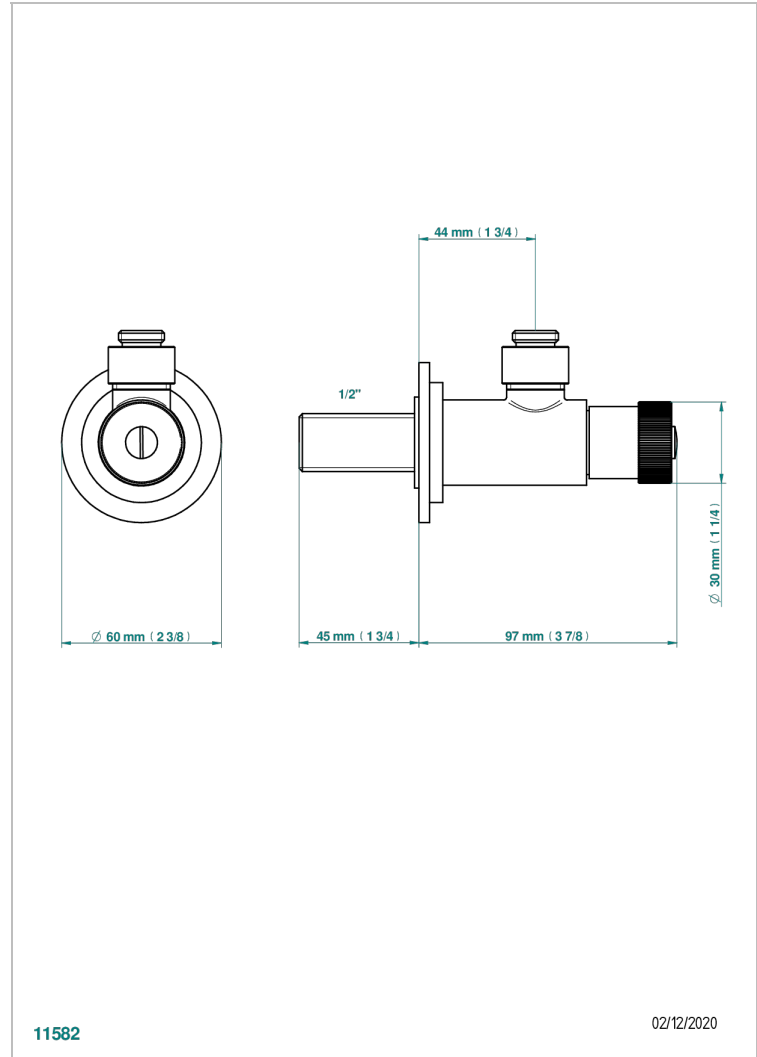

AMBOISE MALACHITE

A1J-182

1/2" adjustable stop cock, no tube

11582

02/12/2020

CHARACTERISTIC

- Amboise Malachite
- 1/2" adjustable stop cock, no tube

AVAILABLE FINITIONS