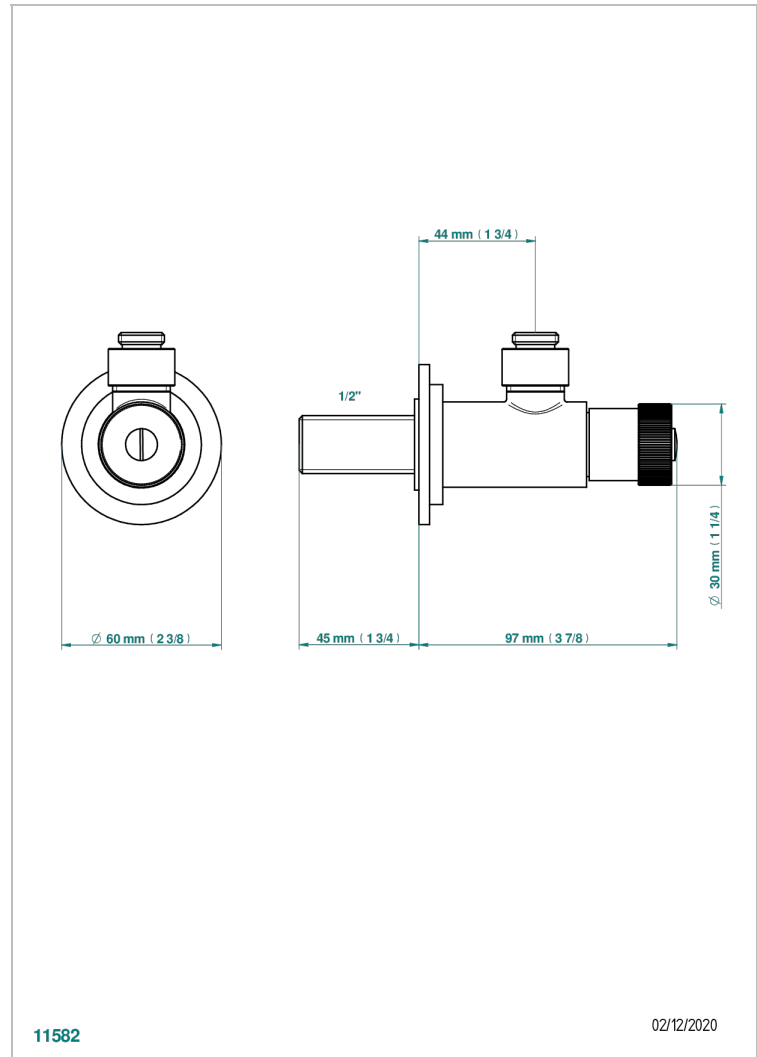

# BROADWAY WITH LEVER

A04-182

1/2" adjustable stop cock, no tube

THG<sup>®</sup>  
PARIS

11582

02/12/2020

## CHARACTERISTIC

- Broadway with Lever
- 1/2" adjustable stop cock, no tube