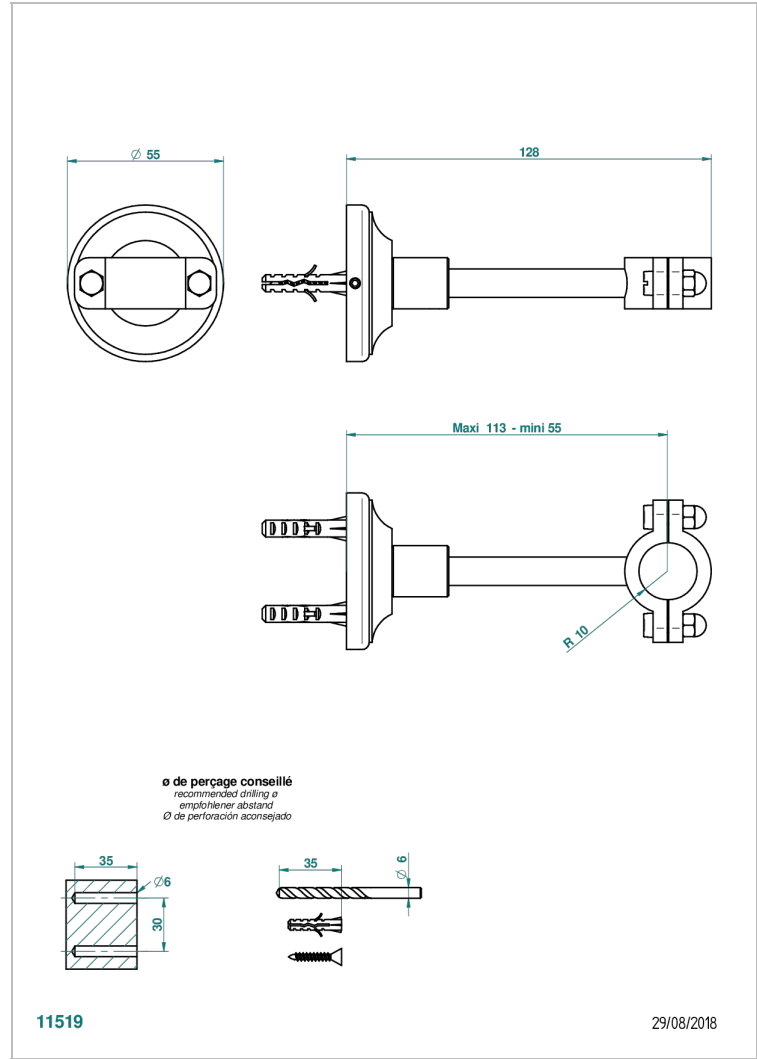

GENERAL ITEMS

G00-686SC

Set of wall fixing parts for shower riser.

CHARACTERISTIC

- General Items
- Set of wall fixing parts for shower riser.

AVAILABLE FINITIONS

Antique nickel - H28
Black ceram - D30
Blush PVD - H62
Brass color PVD - H49
Brown bronze color PVD - F33
Gold color PVD - H52

Nickel color PVD - H55
Polished chrome (color finish) - A02
Polished chrome / Polished gold (color finish) - G02
Polished gold (color finish) - F01
Polished nickel - B01
Soft gold - F30

Soft matt gold - F31
Umber PVD - H66
Varnished matt antique red copper (color finish) - H07