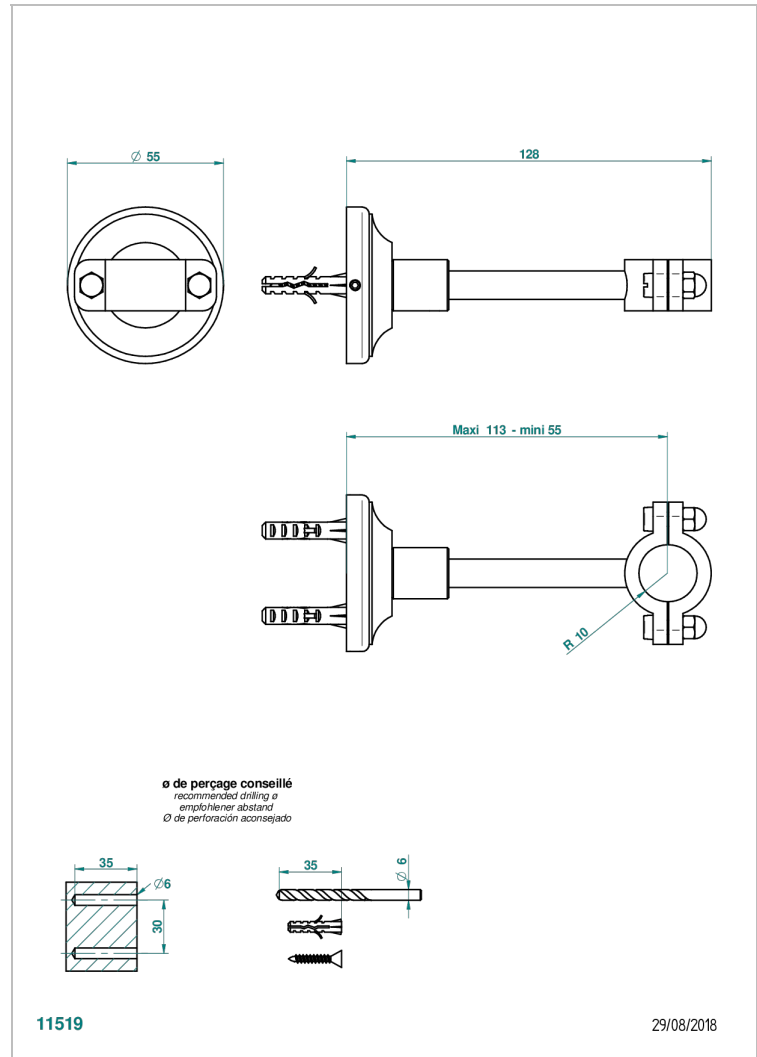

STANDARDARTIKEL

G00-686SC

Set of wall fixing parts for shower riser.

THG[®]
PARIS

EIGENSCHAFTEN

- Standardartikel
- Set of wall fixing parts for shower riser.

VERFÜGBARE OBERFLÄCHEN

Altnickel - H28
Blassgold - F30
Blassgold matt unlackiert - F31
Bronze hell - D01
Chrom - A02
Chrom / gold - G02