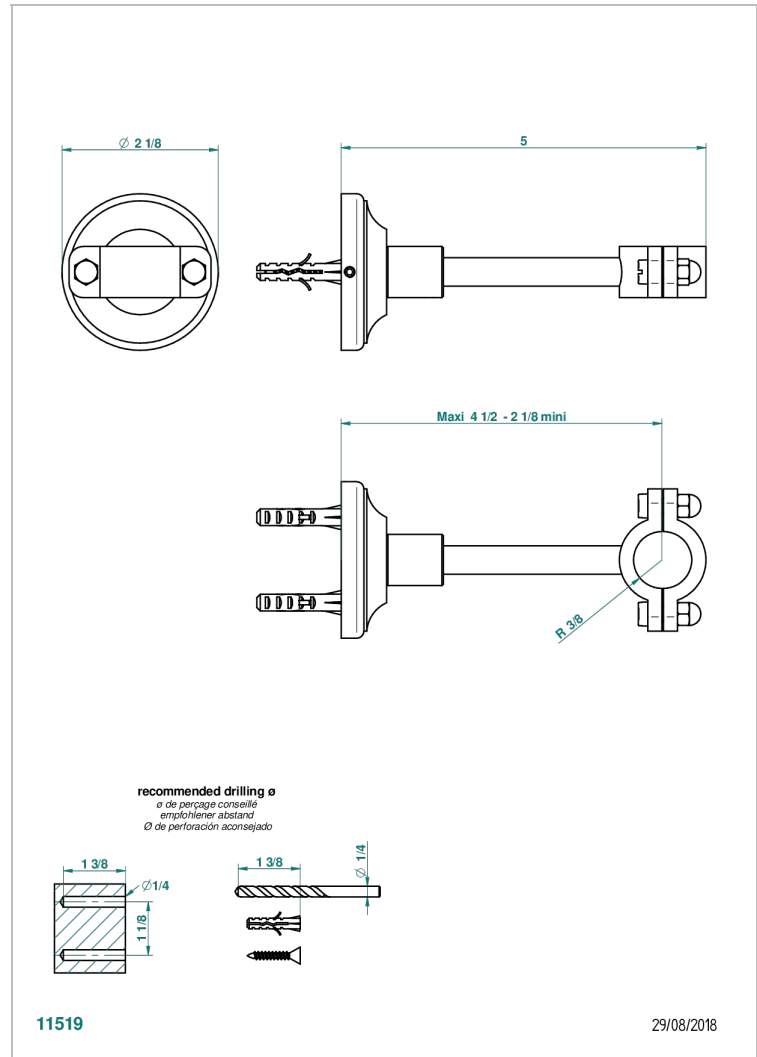

GENERAL ITEMS

G00-686SC

Set of wall fixing parts for shower riser.

CHARACTERISTIC

- General Items
- Set of wall fixing parts for shower riser.

AVAILABLE FINITIONS

Antique nickel - H28
Black ceram - D30
Blush PVD - H62
Brass color PVD - H49
Brown bronze color PVD - F33
Gold color PVD - H52