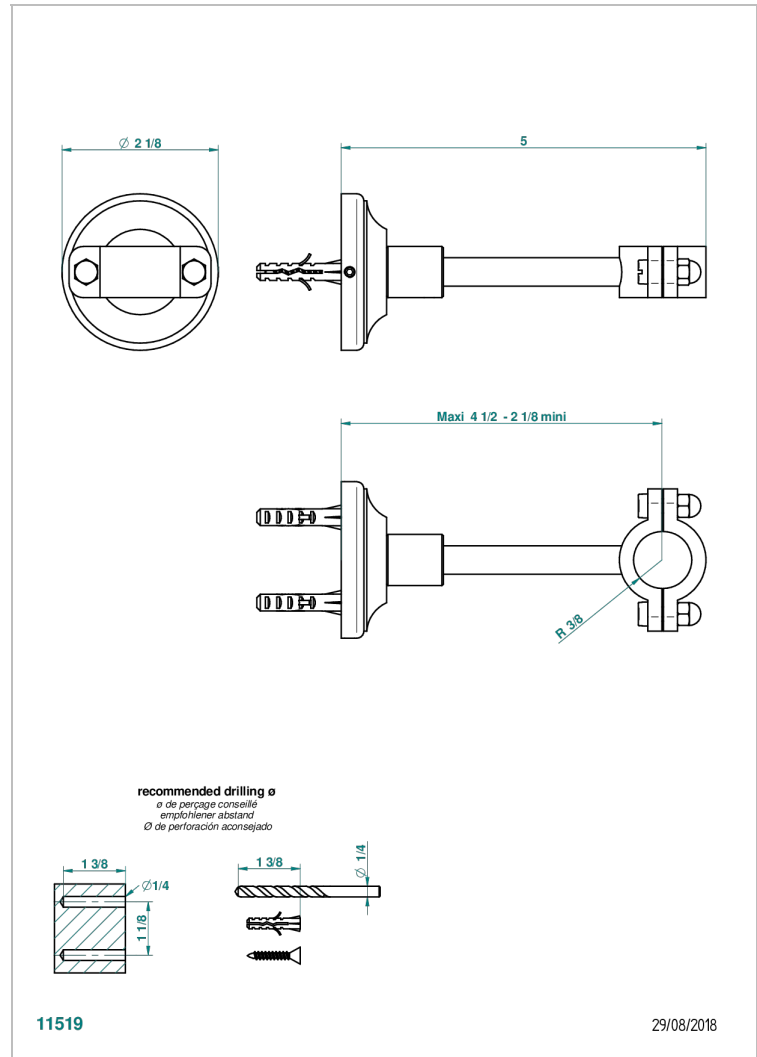

# STANDARDARTIKEL

G00-686SC

Set of wall fixing parts for shower riser.

THG<sup>®</sup>  
PARIS

## EIGENSCHAFTEN

- Standardartikel
- Set of wall fixing parts for shower riser.