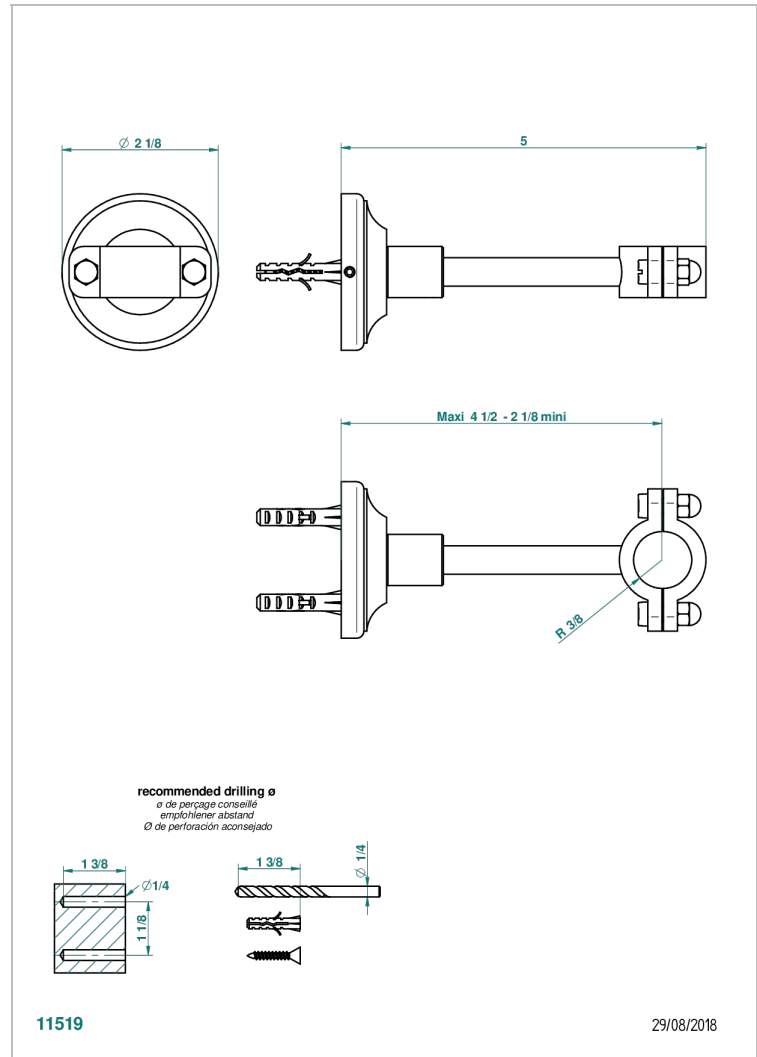

STANDARDARTIKEL

G00-686SC

Set of wall fixing parts for shower riser.

THG[®]
PARIS

EIGENSCHAFTEN

- Standardartikel
- Set of wall fixing parts for shower riser.

VERFÜGBARE OBERFLÄCHEN

Altnickel - H28
Blassgold - F30
Blassgold matt unlackiert - F31
Bronze hell - D01
Chrom - A02
Chrom / gold - G02