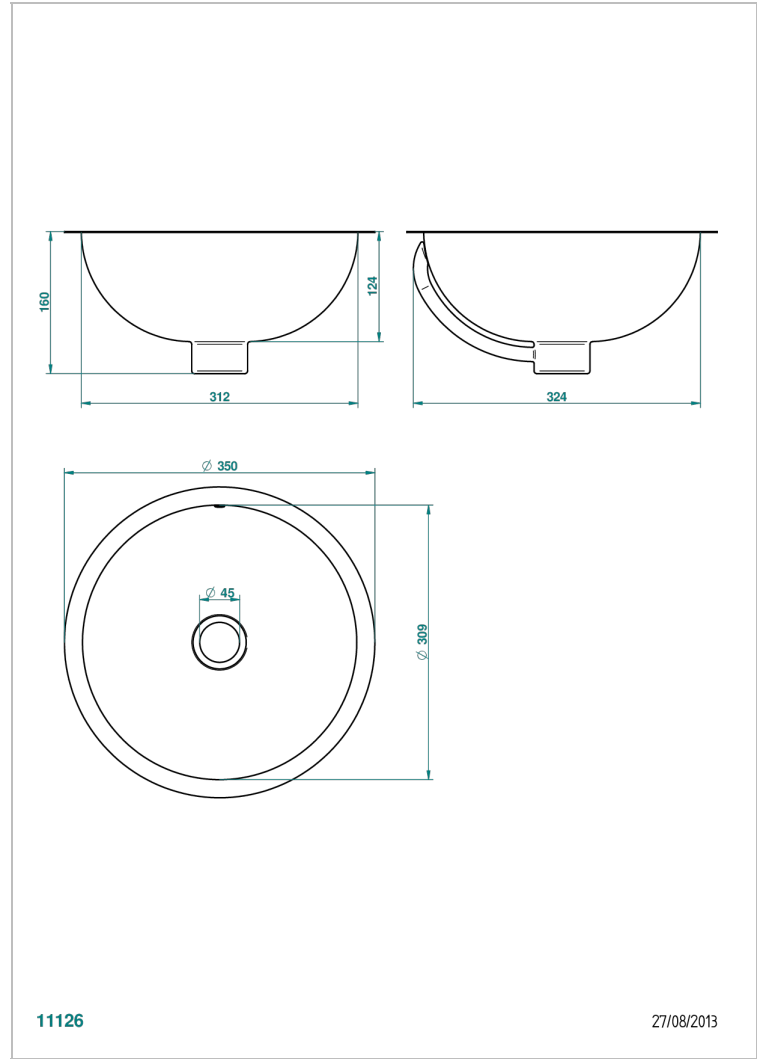

# METAL BASIN

GB2-11/BP

Round hand basin 13 13/16" with overflow and flat edge, hammered metal finishing - for installation from above or under a vanity top

## CHARACTERISTIC

- Metal Basin
- Round hand basin 13 13/16" with overflow and flat edge, hammered metal finishing - for installation from above or under a vanity top