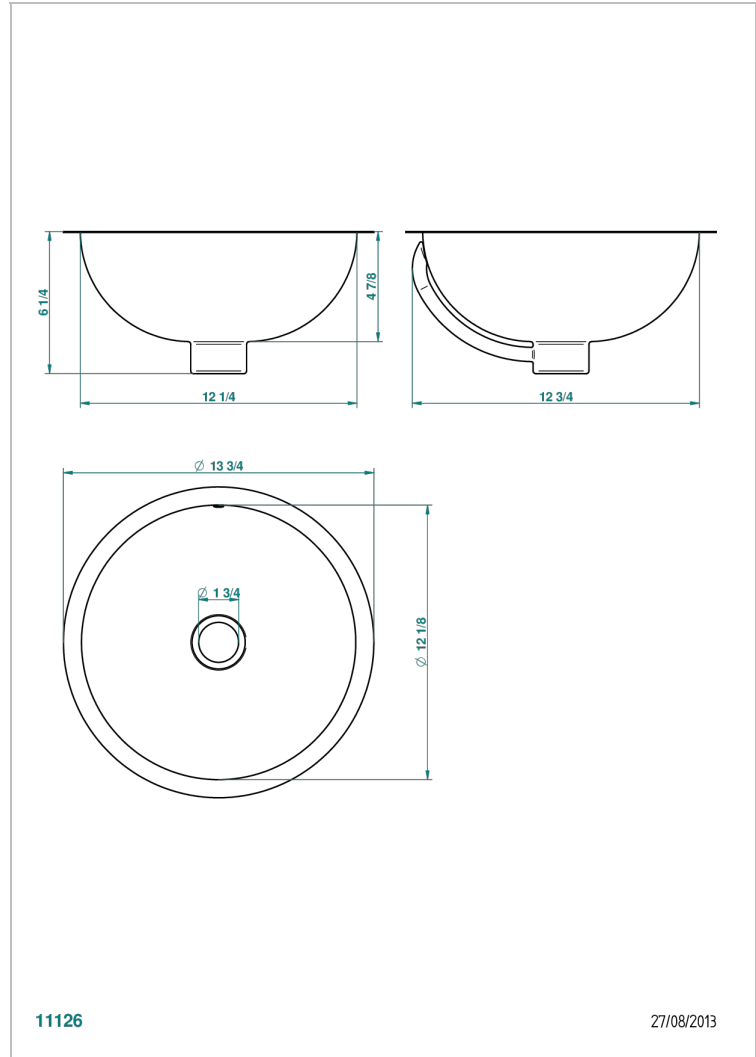

METAL BASIN

GB2-11/BP

THG[®]
PARIS

Round hand basin 13 13/16" with overflow and flat edge, hammered metal finishing - for installation from above or under a vanity top

11126

27/08/2013

CHARACTERISTIC

- Metal Basin
- Round hand basin 13 13/16" with overflow and flat edge, hammered metal finishing - for installation from above or under a vanity top

AVAILABLE FINITIONS

- Chrome polished - A02
- Gold polished - F01
- Matt nickel (American satin) - C01
- Natural brass, uncoated (metal basin) - O05
- Natural red copper, uncoated (metal basin) - O04
- Nickel polished - B01