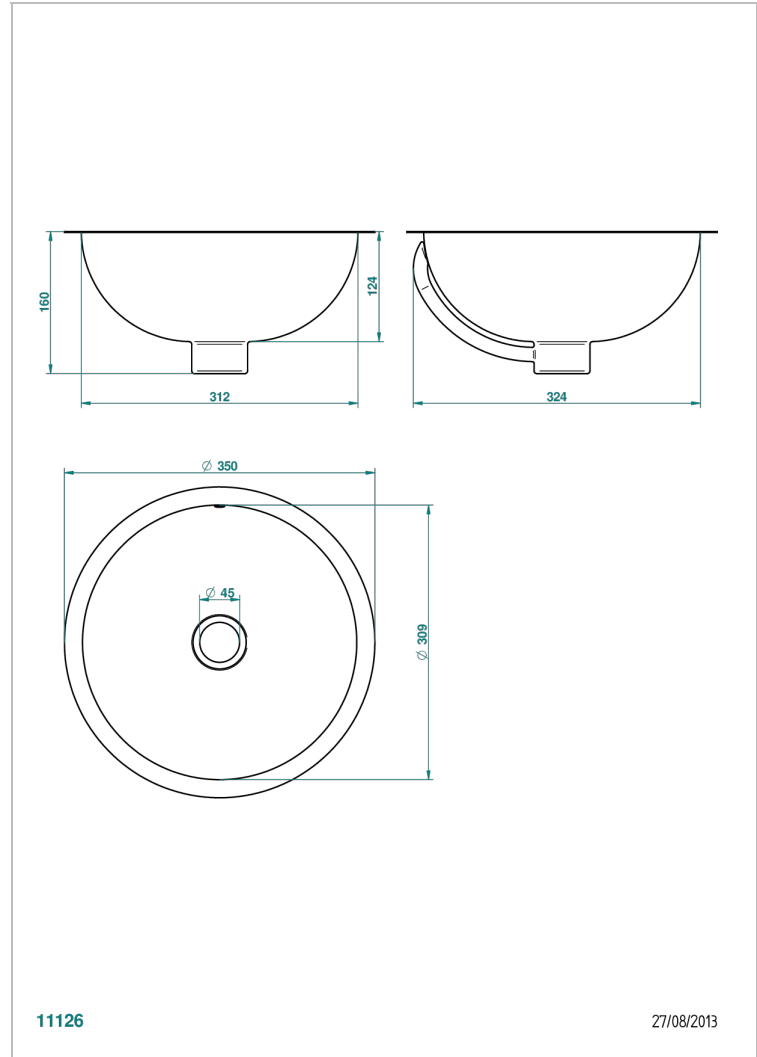

# METAL BASIN

GB2-11/BP

THG<sup>®</sup>  
PARIS

Round hand basin,  $\varnothing$  35 cm, with overflow and flat edge, hammered metal finishing - for installation from above or under a vanity top

11126

27/08/2013

## CHARACTERISTIC

- Metal Basin
- Round hand basin,  $\varnothing$  35 cm, with overflow and flat edge, hammered metal finishing - for installation from above or under a vanity top