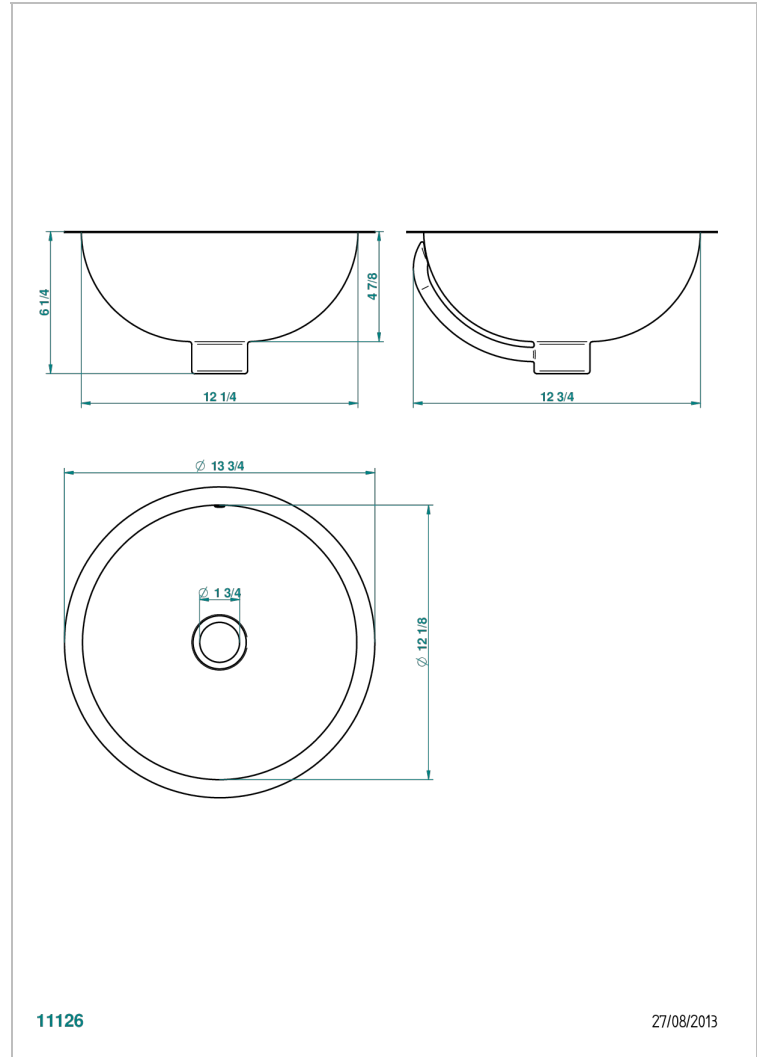

METAL BASIN

GB2-11/BP

Round hand basin, \varnothing 35 cm, with overflow and flat edge, hammered metal finishing - for installation from above or under a vanity top

11126

27/08/2013

CHARACTERISTIC

- Metal Basin
- Round hand basin, \varnothing 35 cm, with overflow and flat edge, hammered metal finishing - for installation from above or under a vanity top

AVAILABLE FINITIONS

- Matt nickel (color finish) - C01
- Natural brass, uncoated (metal basin) - O05
- Natural red copper, uncoated (metal basin) - O04
- Polished chrome (color finish) - A02
- Polished gold (color finish) - F01
- Polished nickel - B01