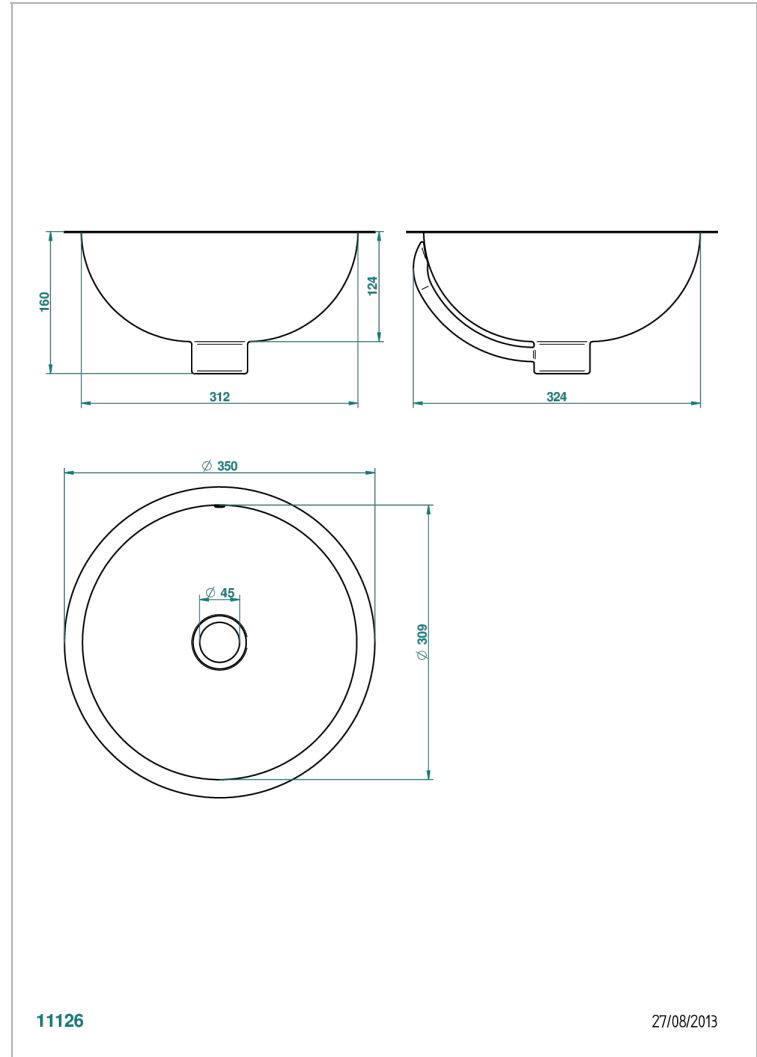

METAL BASIN

GB2-11/BP

THG[®]
PARIS

Round hand basin, \varnothing 35 cm, with overflow and flat edge, hammered metal finishing - for installation from above or under a vanity top

11126

27/08/2013

CHARACTERISTIC

- Metal Basin
- Round hand basin, \varnothing 35 cm, with overflow and flat edge, hammered metal finishing - for installation from above or under a vanity top

AVAILABLE FINITIONS

Matt nickel (color finish) - C01
Natural brass, uncoated (metal basin) - O05
Natural red copper, uncoated (metal basin) - O04
Polished chrome (color finish) - A02
Polished gold (color finish) - F01
Polished nickel - B01