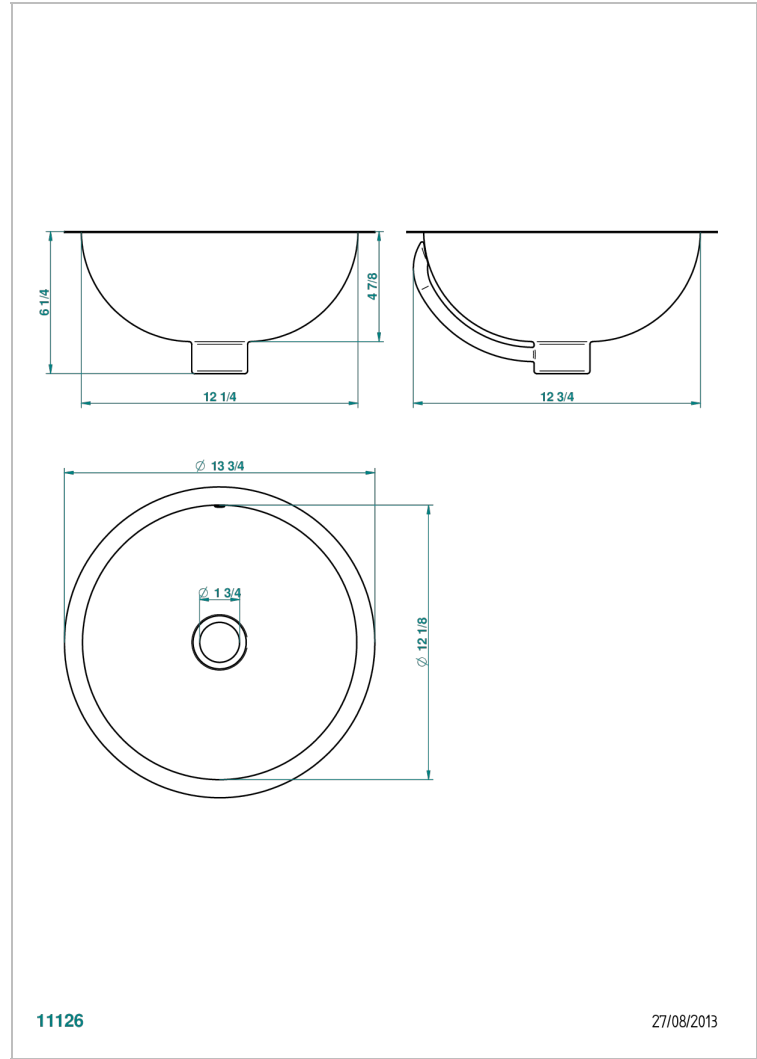

# METAL BASIN

GB2-11/BP

Round hand basin,  $\varnothing$  35 cm, with overflow and flat edge, hammered metal finishing - for installation from above or under a vanity top

11126

27/08/2013

## CHARACTERISTIC

- Metal Basin
- Round hand basin,  $\varnothing$  35 cm, with overflow and flat edge, hammered metal finishing - for installation from above or under a vanity top