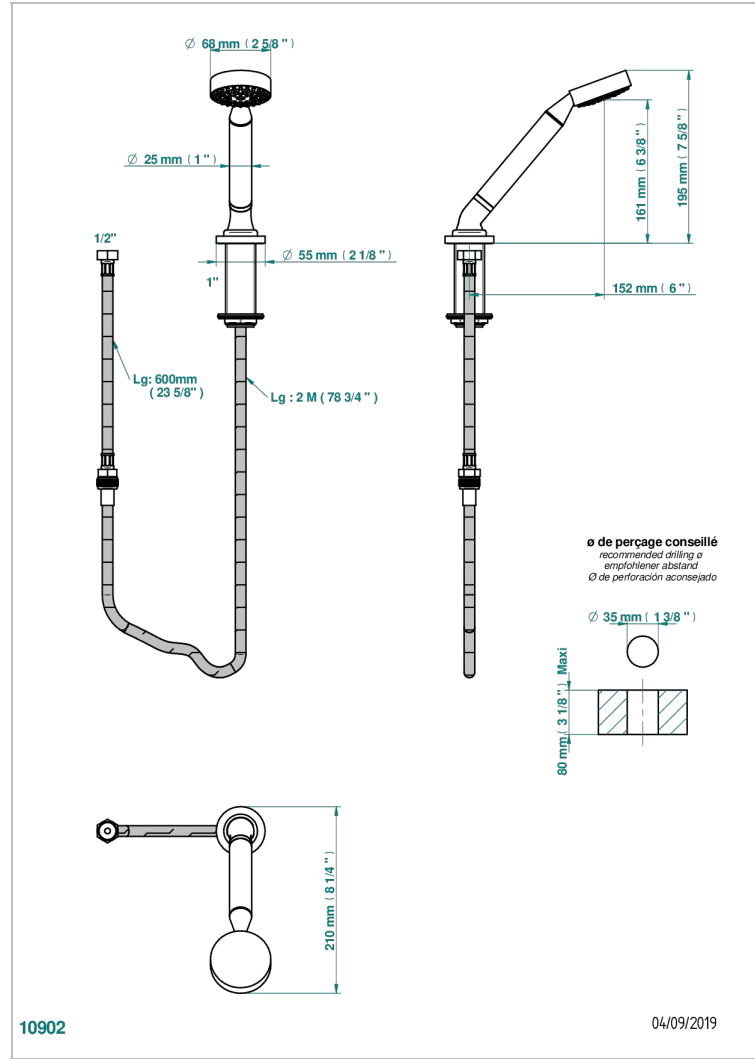

BAMBOU CLEAR CRYSTAL

A35-60A

Deck mounted hand shower, with hose

CHARACTERISTIC

- ACS : 20ACCLY558

STANDARDS

TECHNICAL SPECS

- Recommandé : 3 bars (max. 5 bars) - Advised : 43,5 psi (max. 72 psi)
- 9,5 l/min à 3 bars (2.5 gpm at 43.5 psi)

AVAILABLE FINITIONS

Black ceram - D30
Blush PVD - H62
Brass color PVD - H49
Brown bronze color PVD - F33
Chrome polished - A02
Chrome polished / gold polished - G02

Copper antique matt, coated - H07
Gold color PVD - H52
Gold mat - F07
Gold polished - F01
Graphite PVD - H64
Light coated bronze - D01