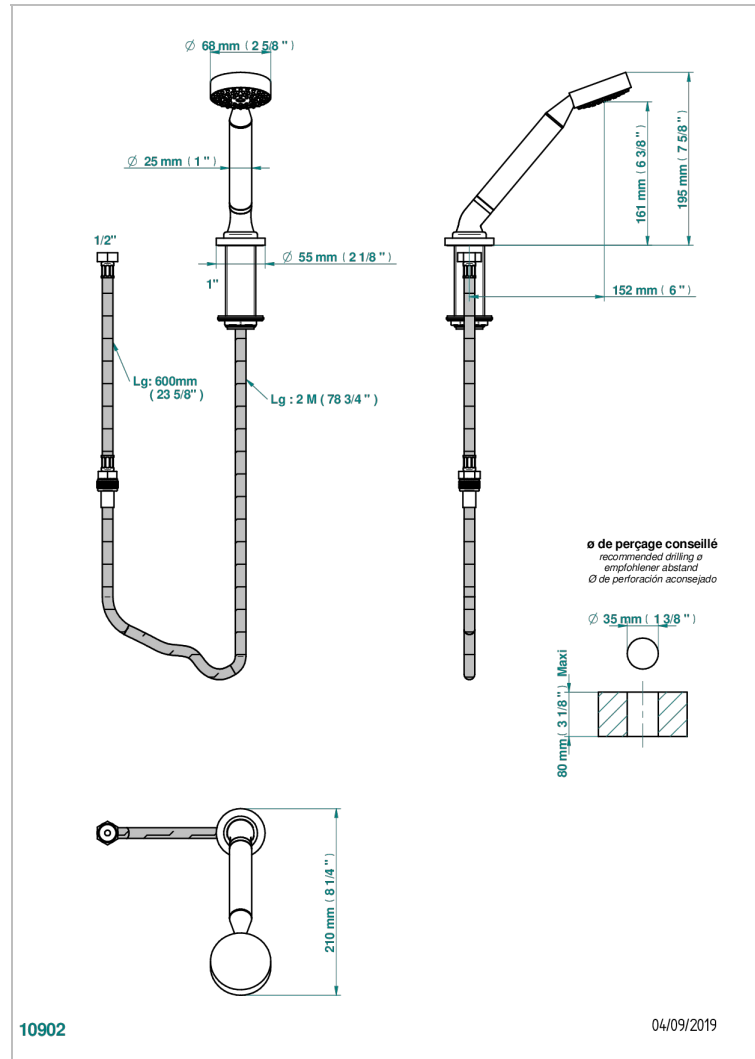

# BAMBOU CLEAR CRYSTAL

A35-60A

Rim mounted stylised handshower, 2 m hose and angle rest

## CHARACTERISTIC

- ACS : 20ACCLY558