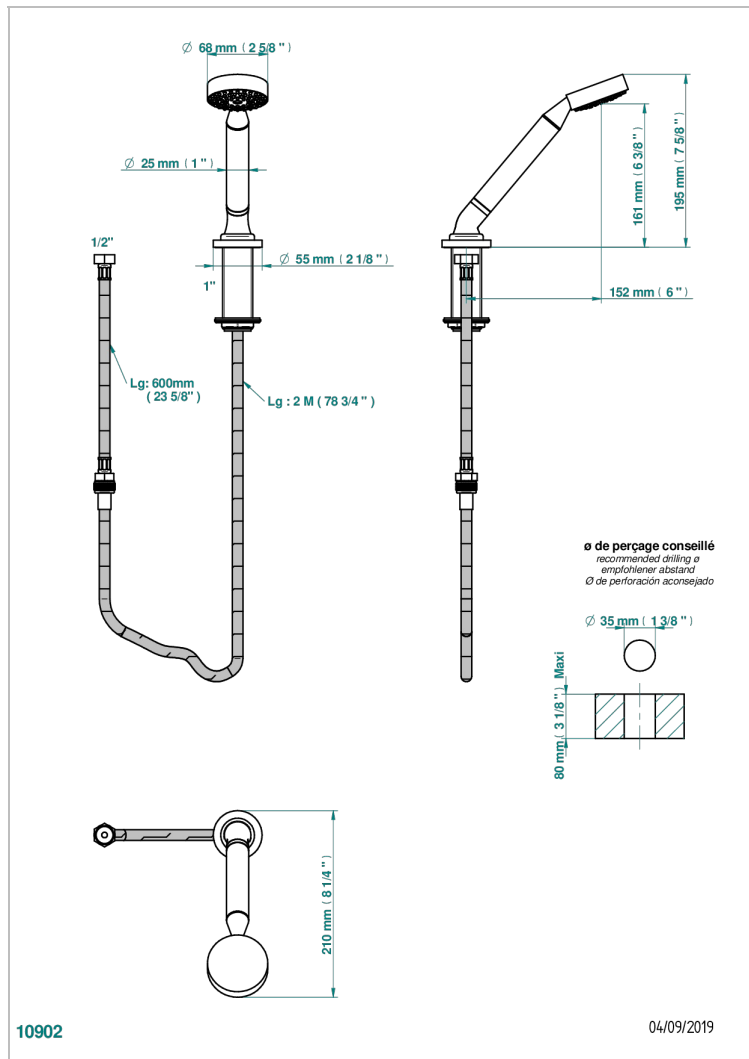

BAMBOU AMBER CRYSTAL

A34-60A

Deck mounted hand shower, with hose

CHARACTERISTIC

- ACS : 20ACCLY558

TECHNICAL SPECS

- Recommandé : 3 bars (max. 5 bars) - Advised : 43,5 psi (max. 72 psi)
- 9,5 l/min à 3 bars (2.5 gpm at 43.5 psi)

STANDARDS

AVAILABLE FINITIONS

Black ceram - D30
Blush PVD - H62
Brass color PVD - H49
Brown bronze color PVD - F33
Chrome polished - A02
Chrome polished / gold polished - G02

Copper antique matt, coated - H07
Gold color PVD - H52
Gold mat - F07
Gold polished - F01
Graphite PVD - H64
Light coated bronze - D01