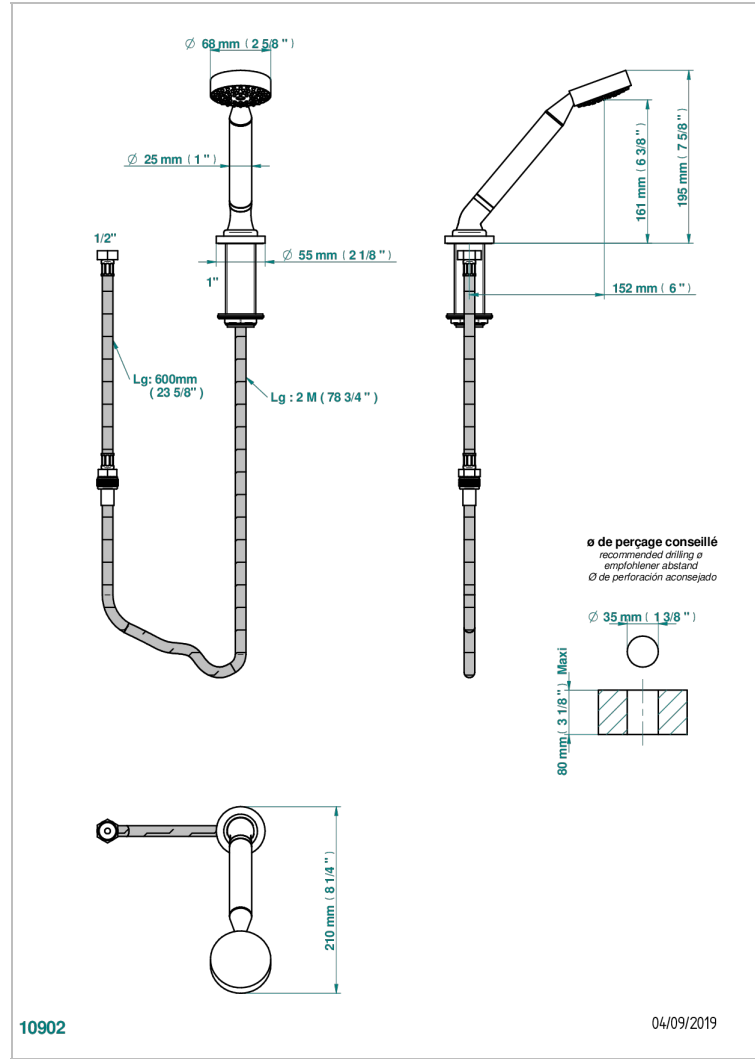

BAMBOU AMBER CRYSTAL

A34-60A

Rim mounted stylised handshower, 2 m hose and angle rest

CHARACTERISTIC

- ACS : 20ACCLY558

TECHNICAL SPECS

- Recommandé : 3 bars (max. 5 bars) - Advised : 43,5 psi (max. 72 psi)
- 9,5 l/min à 3 bars (2.5 gpm at 43.5 psi)

STANDARDS

AVAILABLE FINITIONS

Antique nickel - H28
Black ceram - D30
Blush PVD - H62
Brass color PVD - H49
Brown bronze color PVD - F33
Gold color PVD - H52

Graphite PVD - H64
Lacquered light bronze - D01
Matt Umber PVD - H67
Matt blush PVD - H60
Matt brass color PVD - H50
Matt brown bronze color PVD - F34