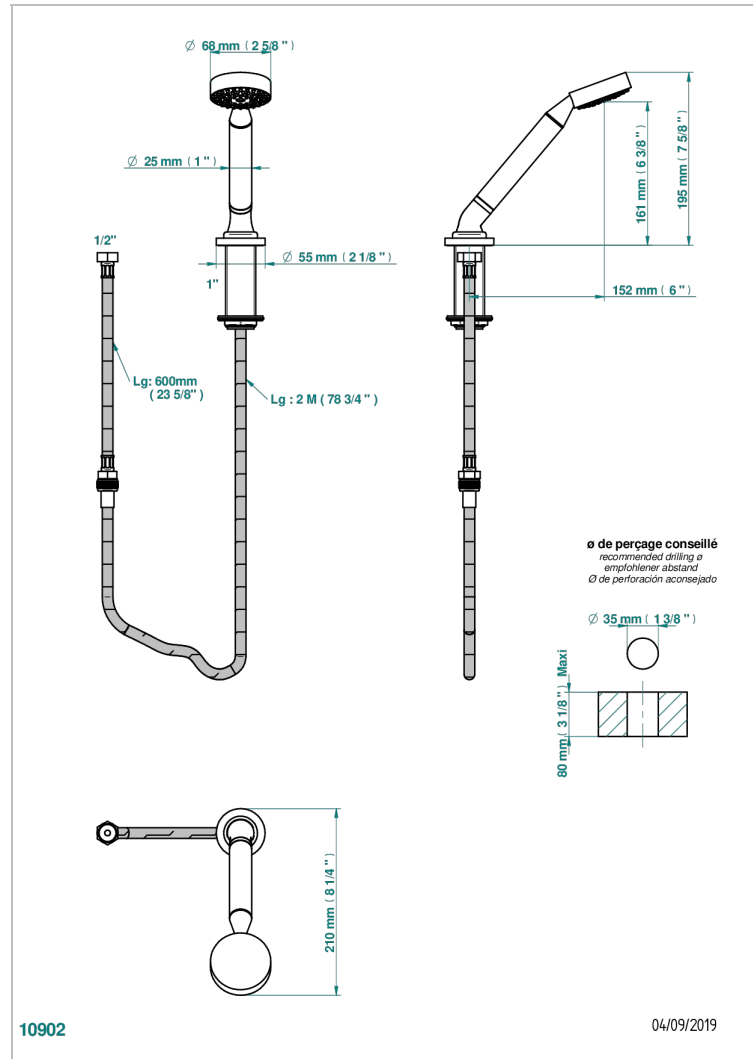

BAMBOU BLACK CRYSTAL

A33-60A

Deck mounted hand shower, with hose

CHARACTERISTIC

- ACS : 20ACCLY558

STANDARDS

TECHNICAL SPECS

- Recommandé : 3 bars (max. 5 bars) - Advised : 43,5 psi (max. 72 psi)
- 9,5 l/min à 3 bars (2.5 gpm at 43.5 psi)

AVAILABLE FINITIONS

Black ceram - D30
Blush PVD - H62
Brass color PVD - H49
Brown bronze color PVD - F33
Chrome polished - A02
Chrome polished / gold polished - G02

Copper antique matt, coated - H07
Gold color PVD - H52
Gold mat - F07
Gold polished - F01
Graphite PVD - H64
Light coated bronze - D01