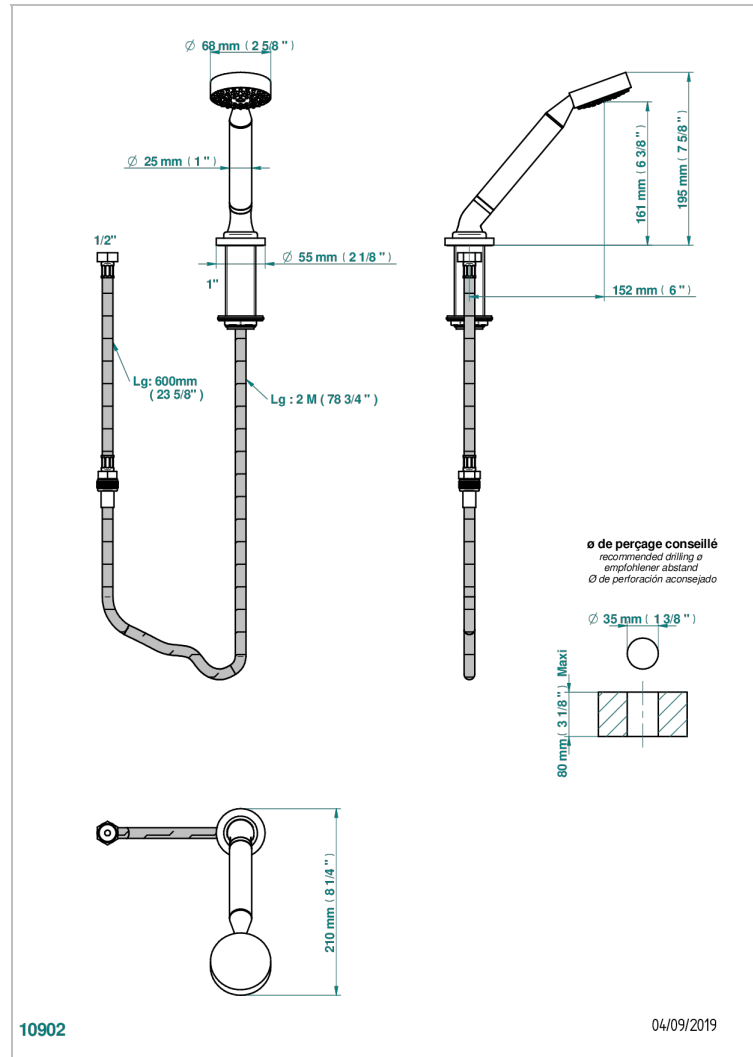

# BAMBOU BLACK CRYSTAL

A33-60A

Rim mounted stylised handshower, 2 m hose and angle rest

## CHARACTERISTIC

- ACS : 20ACCLY558