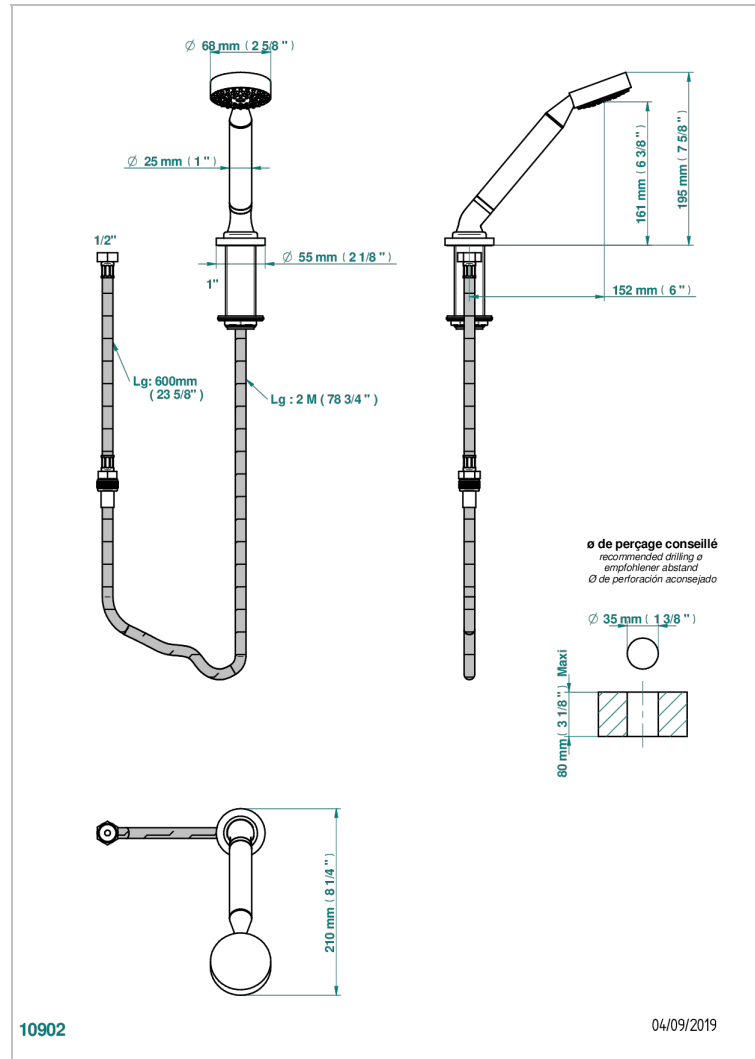

MOSSI CLEAR CRYSTAL

A2N-60A

Deck mounted hand shower, with hose

THG[®]
PARIS

CHARACTERISTIC

- ACS : 20ACCLY558

TECHNICAL SPECS

- Recommandé : 3 bars (max. 5 bars) - Advised : 43,5 psi (max. 72 psi)
- 9,5 l/min à 3 bars (2.5 gpm at 43.5 psi)

STANDARDS

AVAILABLE FINITIONS

Black ceram - D30
Blush PVD - H62
Brass color PVD - H49
Brown bronze color PVD - F33
Chrome polished - A02
Chrome polished / gold polished - G02

Copper antique matt, coated - H07
Gold color PVD - H52
Gold mat - F07
Gold polished - F01
Graphite PVD - H64
Light coated bronze - D01