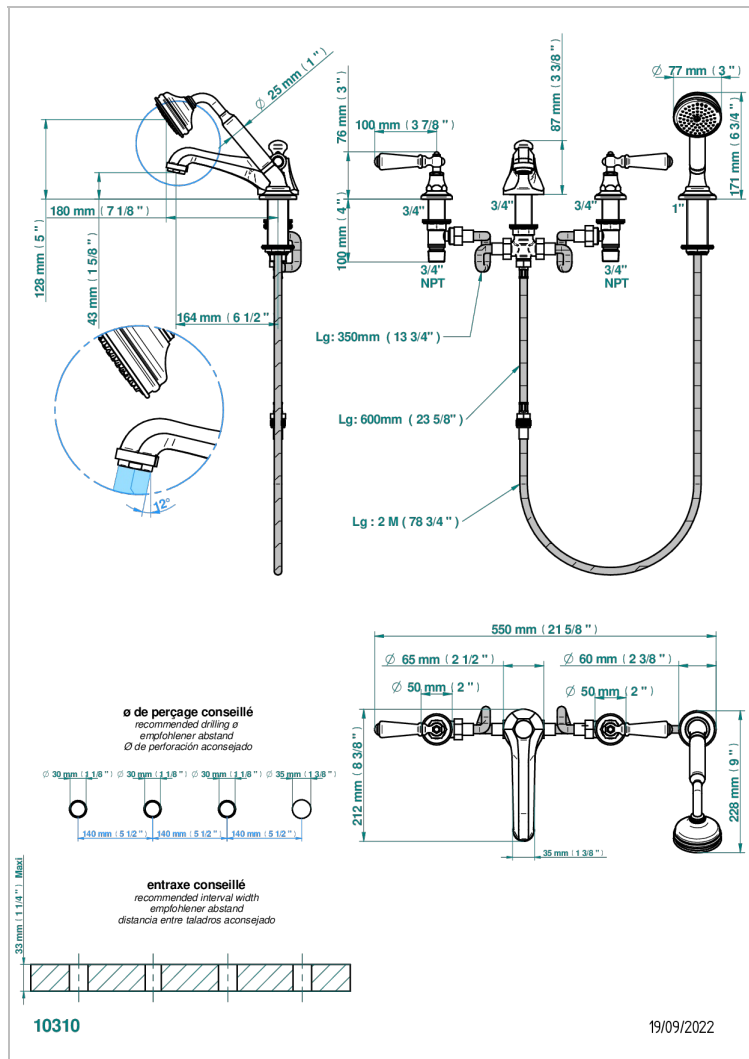

CHARLESTON WITH LEVER HANDLES

G75-112BGBB

Roman tub set with low divertor spout and handshower, 3/4" valves

CHARACTERISTIC

- ACS : 18ACCLY473

TECHNICAL SPECS

- Recommandé : 3 bars (max. 5 bars) - Advised : 43,5 psi (max. 72 psi)
- Bec : 35 l/min à 3 bars - Douchette : 9,5 l/min à 3 bars
- Spout : 9.26 gpm at 43.5 psi - Handshower : 2.5 gpm at 43.5 psi

STANDARDS

AVAILABLE FINITIONS

Black ceram - D30
Blush PVD - H62
Brass color PVD - H49
Brown bronze color PVD - F33
Chrome polished - A02
Chrome polished / gold polished - G02

Gold color PVD - H52
Gold mat - F07
Gold polished - F01
Graphite PVD - H64
Light coated bronze - D01
Matt Umber PVD - H67