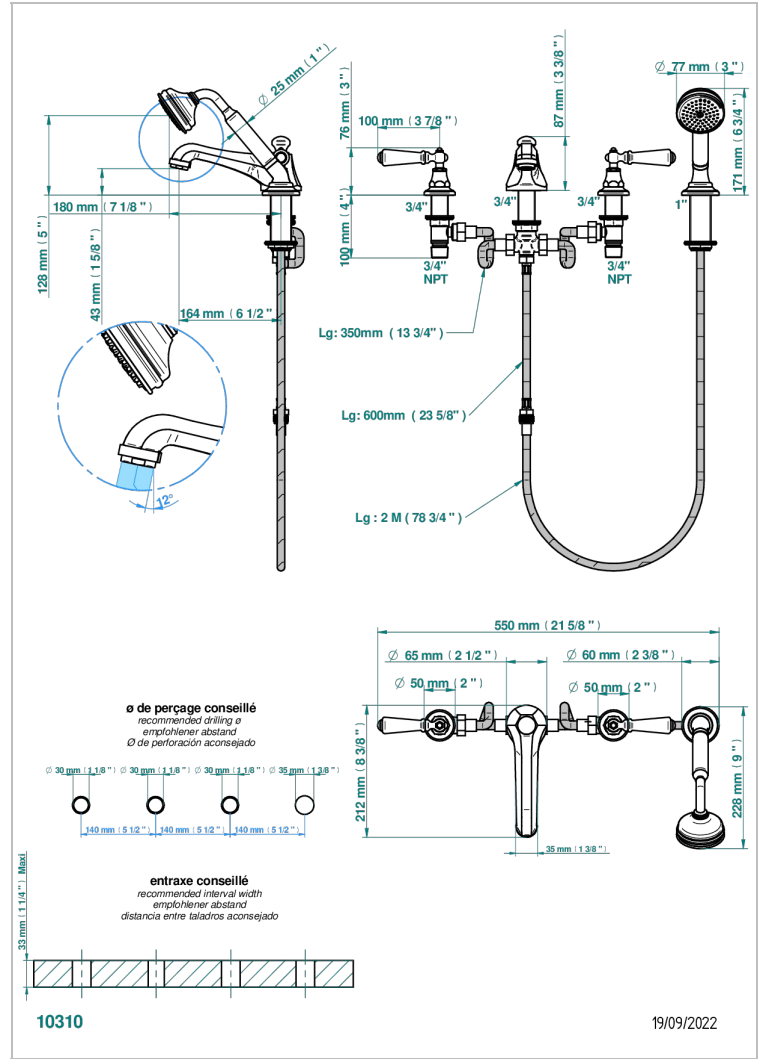

# CHARLESTON WITH LEVER

G75-112BGBB

Rim mounted 4-hole bath/shower mixer, diverter to goliath low spout

THG  
PARIS

## CHARACTERISTIC

- ACS : 18ACCLY473

## TECHNICAL SPECS

- Recommandé : 3 bars (max. 5 bars) - Advised : 43,5 psi (max. 72 psi)
- Bec : 35 l/min à 3 bars - Douchette : 9,5 l/min à 3 bars
- Spout : 9.26 gpm at 43.5 psi - Handshower : 2.5 gpm at 43.5 psi