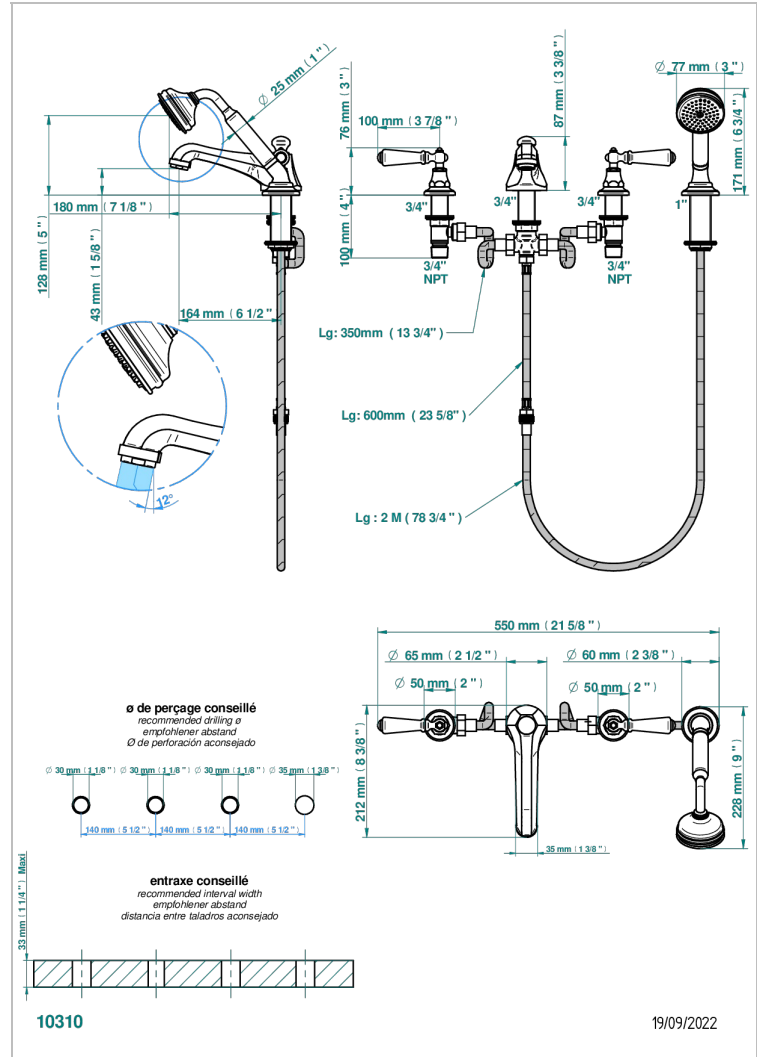

# CHARLESTON WITH LEVER

G75-112BGBB

Rim mounted 4-hole bath/shower mixer, diverter to goliath low spout

## CHARACTERISTIC

- ACS : 18ACCLY473

## TECHNICAL SPECS

- Recommandé : 3 bars (max. 5 bars) - Advised : 43,5 psi (max. 72 psi)
- Bec : 35 l/min à 3 bars - Douchette : 9,5 l/min à 3 bars
- Spout : 9.26 gpm at 43.5 psi - Handshower : 2.5 gpm at 43.5 psi