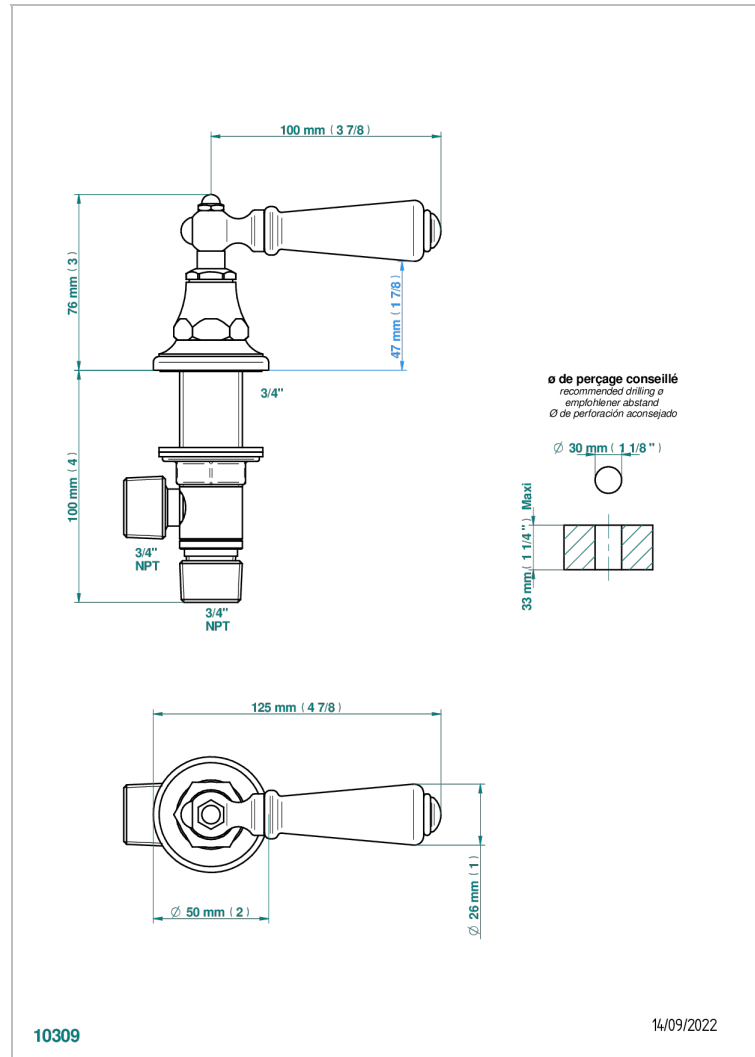

# CHARLESTON WITH LEVER

G75-36/C

Rim mounted 3/4" valve, cold

## CHARACTERISTIC

- Charleston with lever
- Rim mounted 3/4" valve, cold