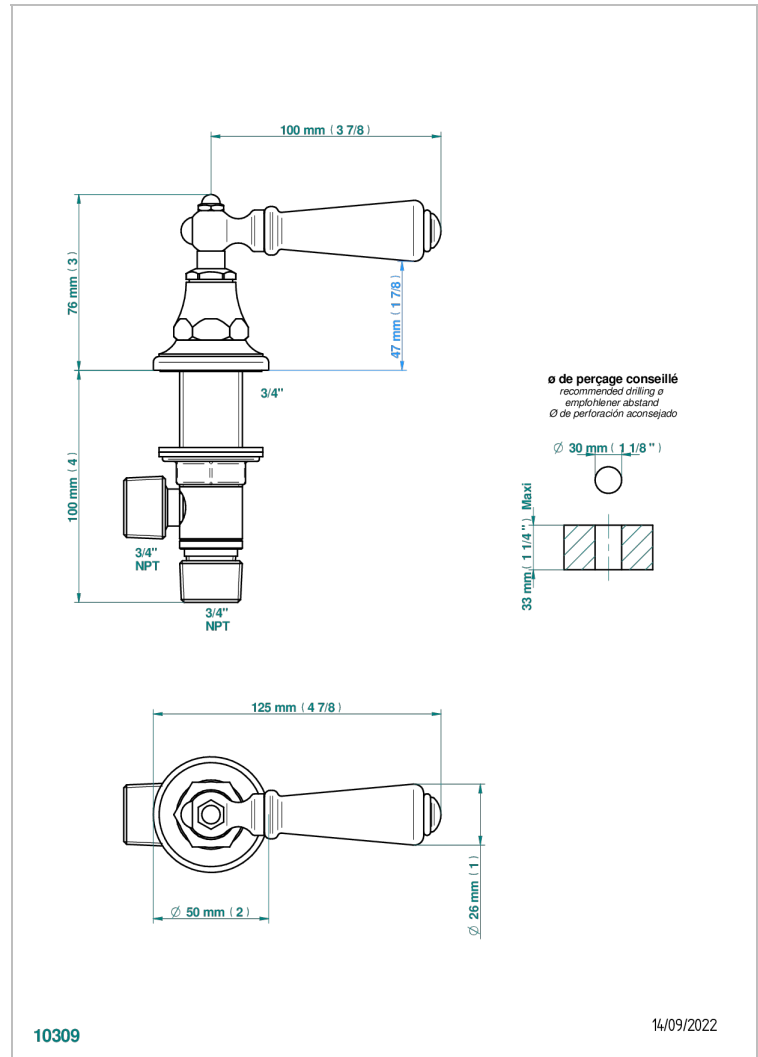

CHARLESTON WITH LEVER

G75-36/C

1/2"涡轮喷射弯管黄铜花洒

THG[®]
PARIS

特色

- Charleston with lever
- 1/2"涡轮喷射弯管黄铜花洒

可选饰面

Black ceram - D30
Blush PVD - H62
Graphite PVD - H64
Matt Umber PVD - H67
Matt blush PVD - H60
Matt graphite PVD - H65