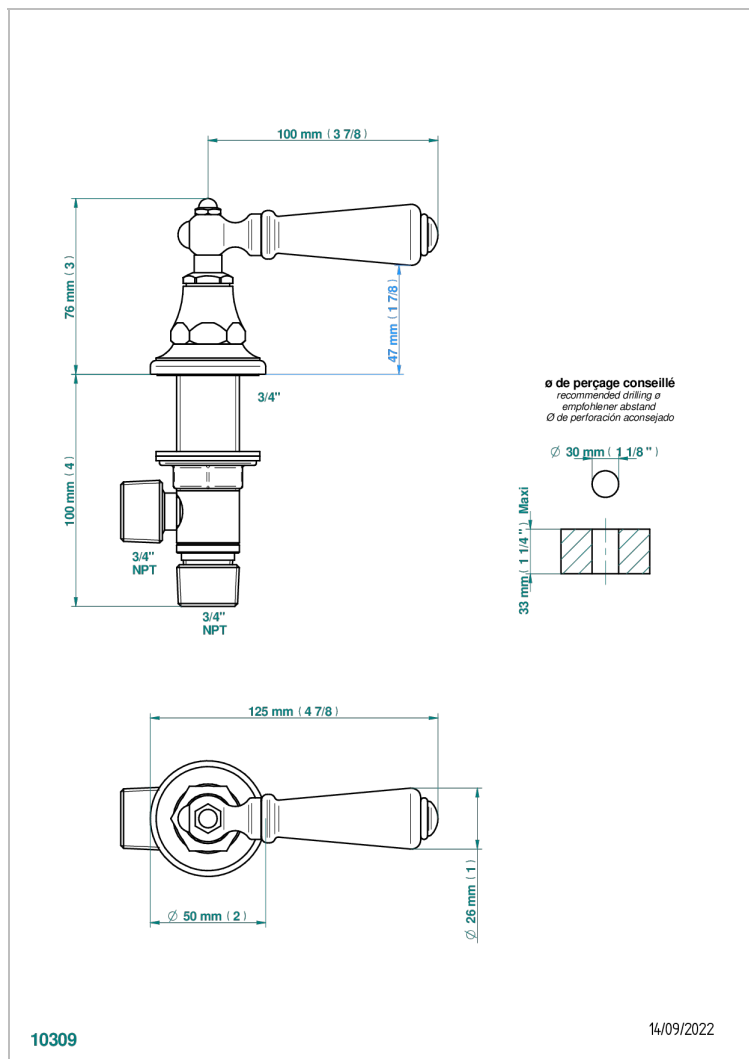

BROADWAY WITH WHITE PORCELAIN LEVER HANDLES

A04-36/CUS

3/4" deck valve with trim - Cold

CHARACTERISTIC

- ASME : ASME A112.18.1-2011/CSA B125.1-11

STANDARDS

AVAILABLE FINITIONS

Black ceram - D30