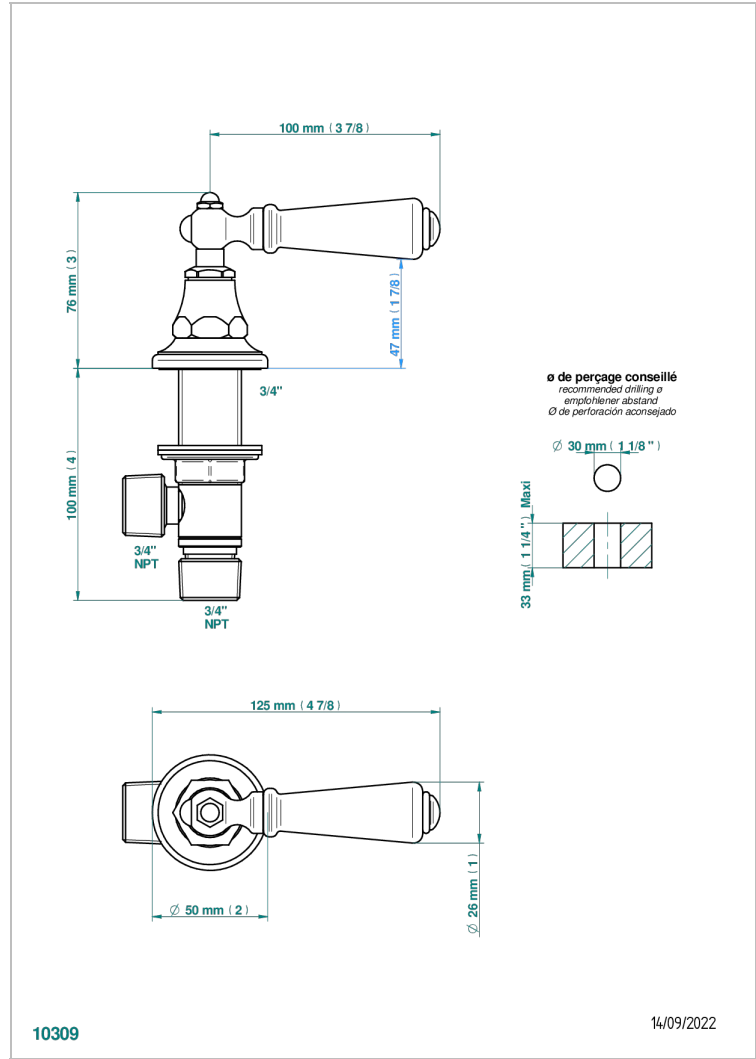

BROADWAY WITH LEVER

A04-36/C

Rim mounted 3/4" valve, cold

CHARACTERISTIC

- Broadway with Lever
- Rim mounted 3/4" valve, cold

AVAILABLE FINITIONS

Antique nickel - H28
Black ceram - D30
Blush PVD - H62
Brass color PVD - H49
Brown bronze color PVD - F33
Gold color PVD - H52