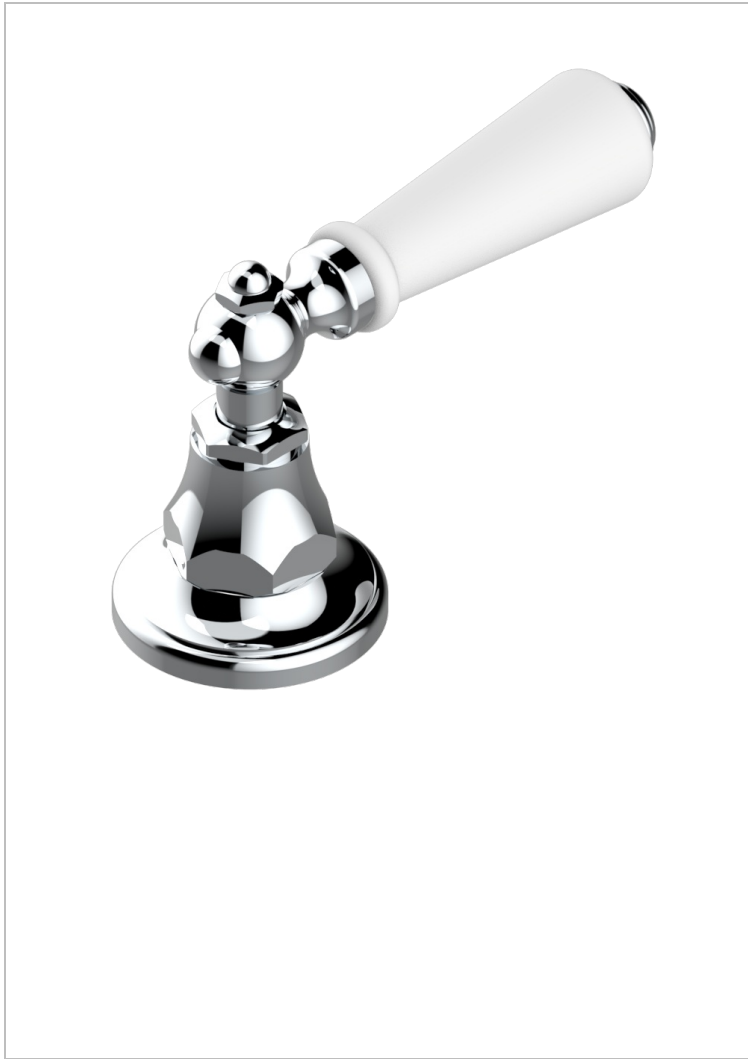

BROADWAY WITH LEVER

A04-36/C

Rim mounted 3/4" valve, cold

THG[®]
PARIS

CHARACTERISTIC

- Broadway with Lever
- Rim mounted 3/4" valve, cold

AVAILABLE FINITIONS

Antique nickel - H28
Black ceram - D30
Blush PVD - H62
Brass color PVD - H49
Brown bronze color PVD - F33
Gold color PVD - H52

Graphite PVD - H64
Lacquered light bronze - D01
Matt Umber PVD - H67
Matt blush PVD - H60
Matt brass color PVD - H50
Matt brown bronze color PVD - F34

Matt chrome - C02
Matt gold - F07
Matt gold color PVD - H53
Matt graphite PVD - H65
Matt nickel (color finish) - C01
Matt nickel color PVD - H56

Natural smoked Brass - A13
Nickel color PVD - H55
Polished chrome (color finish) - A02
Polished chrome / Polished gold (color finish) - G02
Polished gold (color finish) - F01
Polished nickel - B01

Soft gold - F30
Soft matt gold - F31
Umber PVD - H66
Varnished matt antique red copper (color finish) - H07