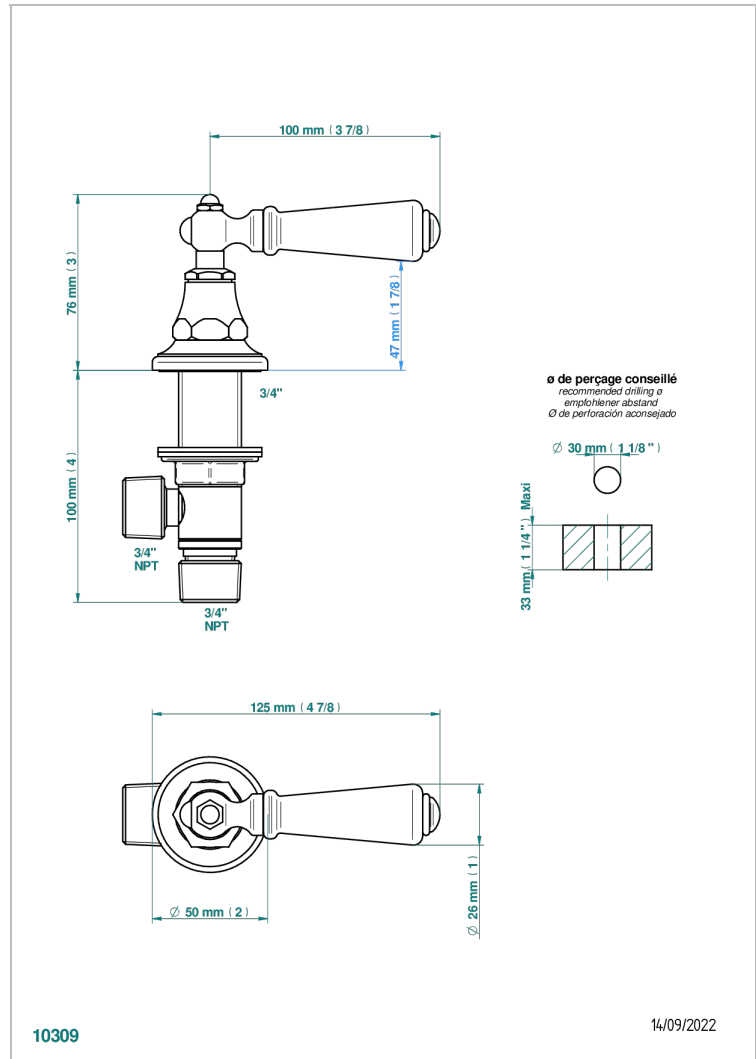

BROADWAY WITH LEVER

A04-36/C

Rim mounted 3/4" valve, cold

THG[®]
PARIS

CHARACTERISTIC

- Broadway with Lever
- Rim mounted 3/4" valve, cold

AVAILABLE FINITIONS

Antique nickel - H28
Black ceram - D30
Blush PVD - H62
Brass color PVD - H49
Brown bronze color PVD - F33
Gold color PVD - H52