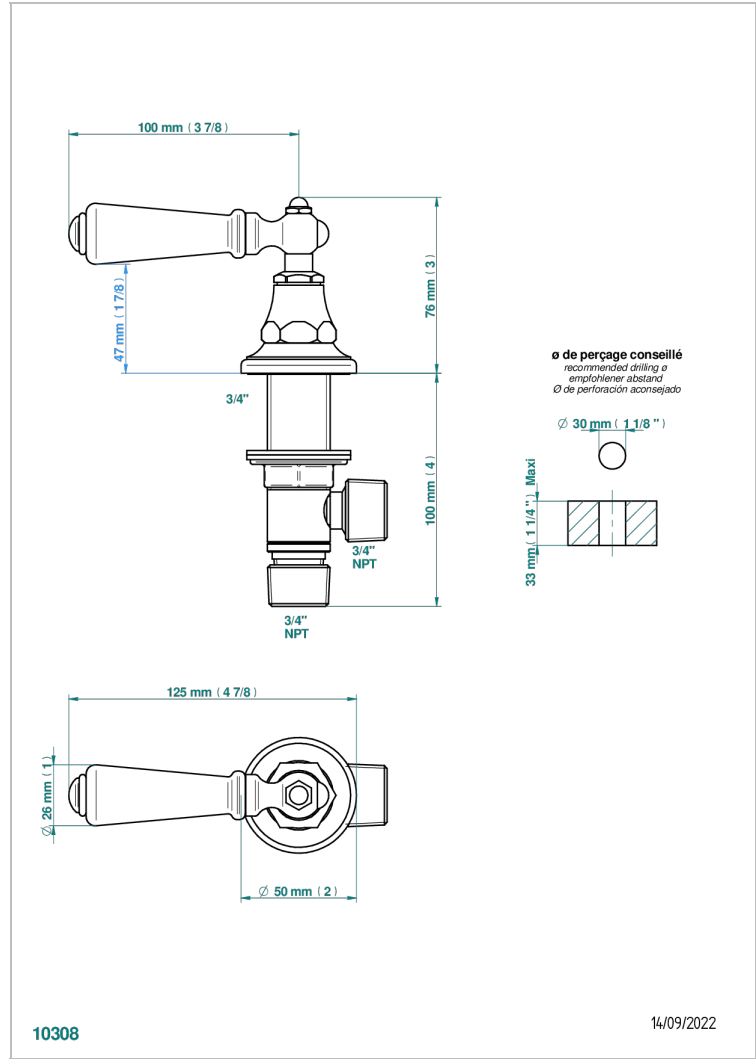

CHARLESTON WITH LEVER

G75-36/H

Rim mounted 3/4" valve, hot

CHARACTERISTIC

- Charleston with lever
- Rim mounted 3/4" valve, hot

AVAILABLE FINITIONS

Antique nickel - H28
Black ceram - D30
Blush PVD - H62
Brass color PVD - H49
Brown bronze color PVD - F33
Gold color PVD - H52