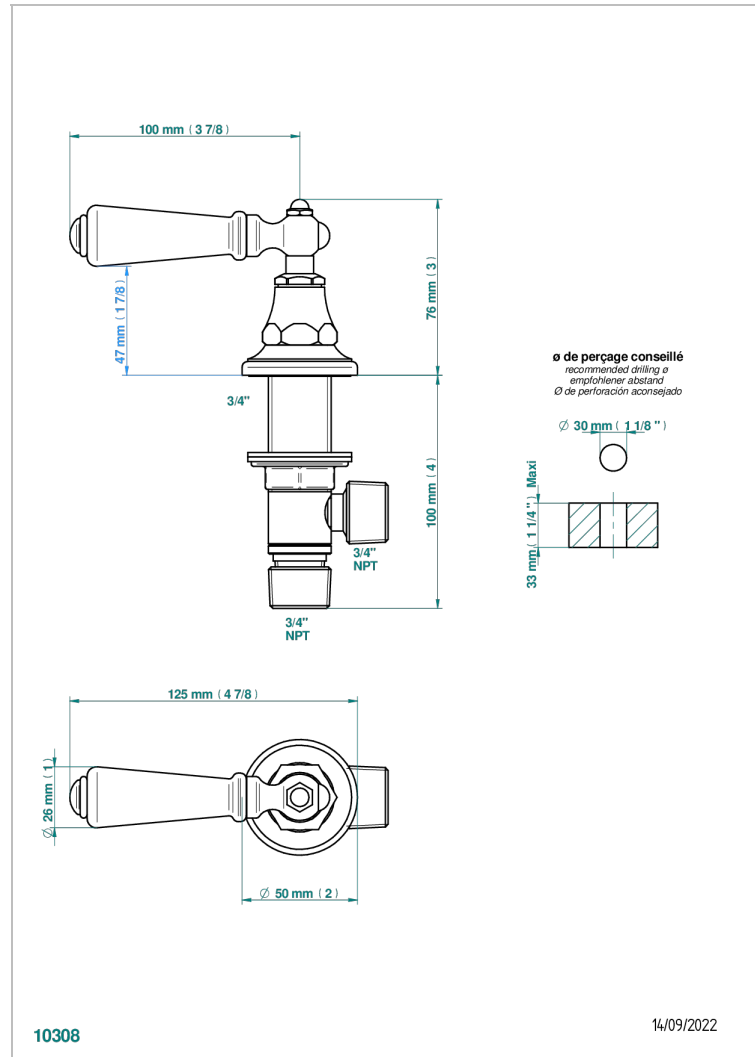

BROADWAY WITH LEVER

A04-36/H

Rim mounted 3/4" valve, hot

CHARACTERISTIC

- Broadway with Lever
- Rim mounted 3/4" valve, hot

AVAILABLE FINITIONS

Antique nickel - H28
Black ceram - D30
Blush PVD - H62
Brass color PVD - H49
Brown bronze color PVD - F33
Gold color PVD - H52