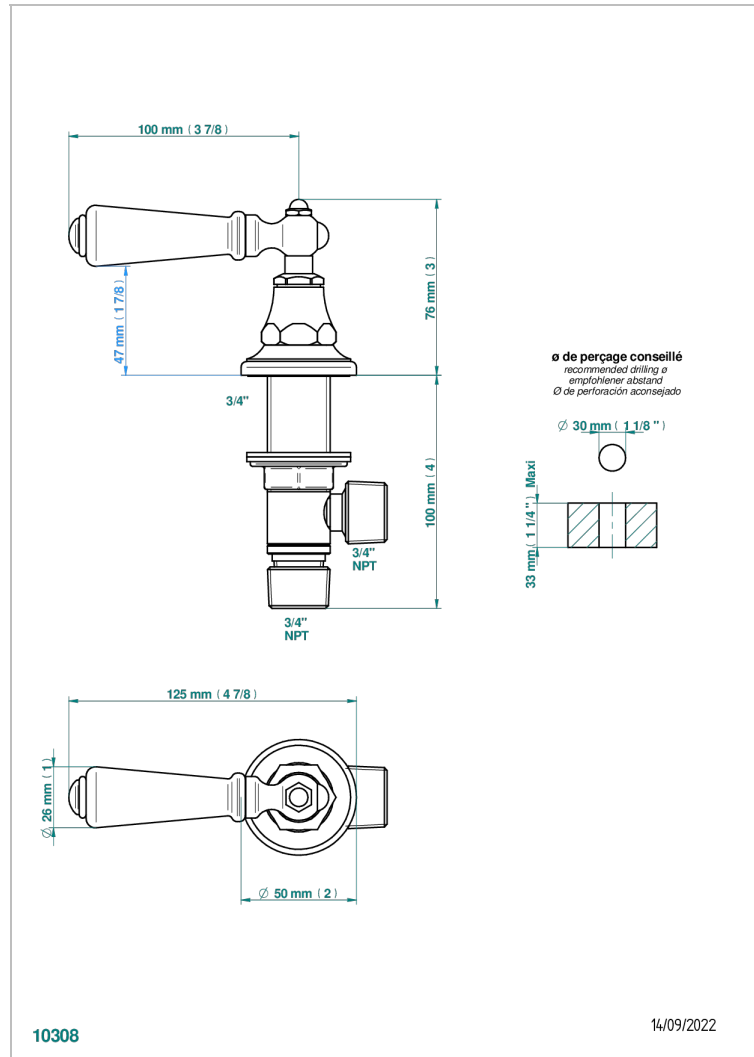

BROADWAY WITH LEVER

A04-36/H

Rim mounted 3/4" valve, hot

CHARACTERISTIC

- Broadway with Lever
- Rim mounted 3/4" valve, hot

AVAILABLE FINITIONS

Antique nickel - H28
Black ceram - D30
Blush PVD - H62
Brass color PVD - H49
Brown bronze color PVD - F33
Gold color PVD - H52