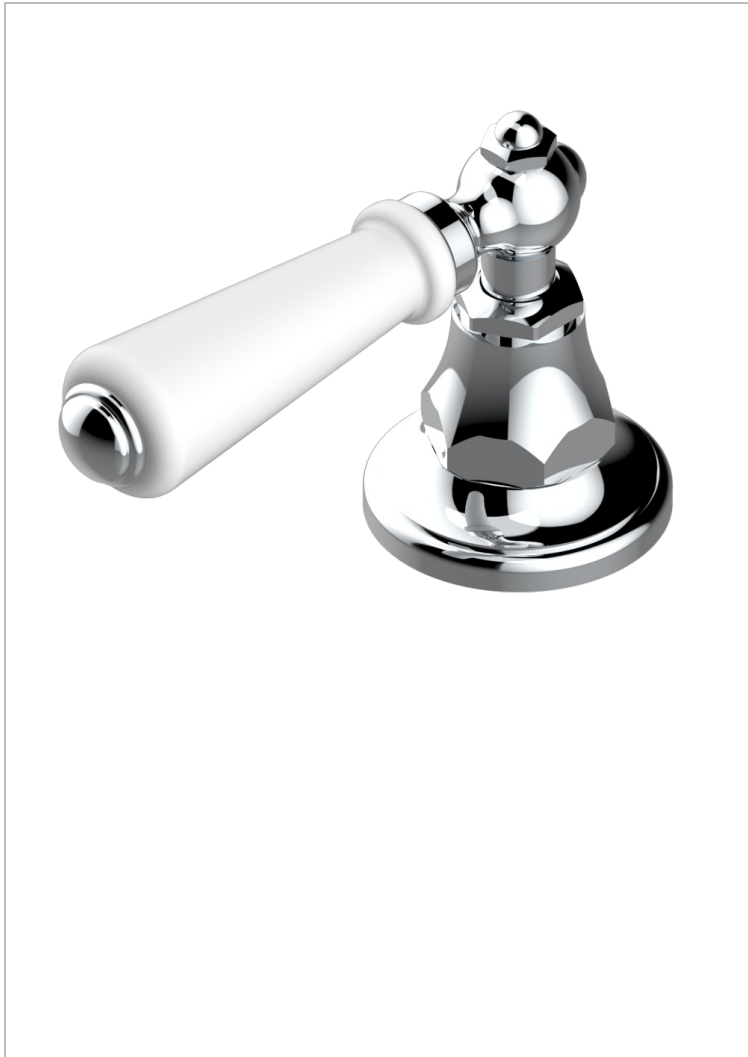

BROADWAY WITH LEVER

A04-36/H

Rim mounted 3/4" valve, hot

CHARACTERISTIC

- Broadway with Lever
- Rim mounted 3/4" valve, hot

AVAILABLE FINITIONS

Antique nickel - H28
Black ceram - D30
Blush PVD - H62
Brass color PVD - H49
Brown bronze color PVD - F33
Gold color PVD - H52

Graphite PVD - H64
Lacquered light bronze - D01
Matt Umber PVD - H67
Matt blush PVD - H60
Matt brass color PVD - H50
Matt brown bronze color PVD - F34

Matt chrome - C02
Matt gold - F07
Matt gold color PVD - H53
Matt graphite PVD - H65
Matt nickel (color finish) - C01
Matt nickel color PVD - H56

Natural smoked Brass - A13
Nickel color PVD - H55
Polished chrome (color finish) - A02
Polished chrome / Polished gold (color finish) - G02
Polished gold (color finish) - F01
Polished nickel - B01

Soft gold - F30
Soft matt gold - F31
Umber PVD - H66
Varnished matt antique red copper (color finish) - H07